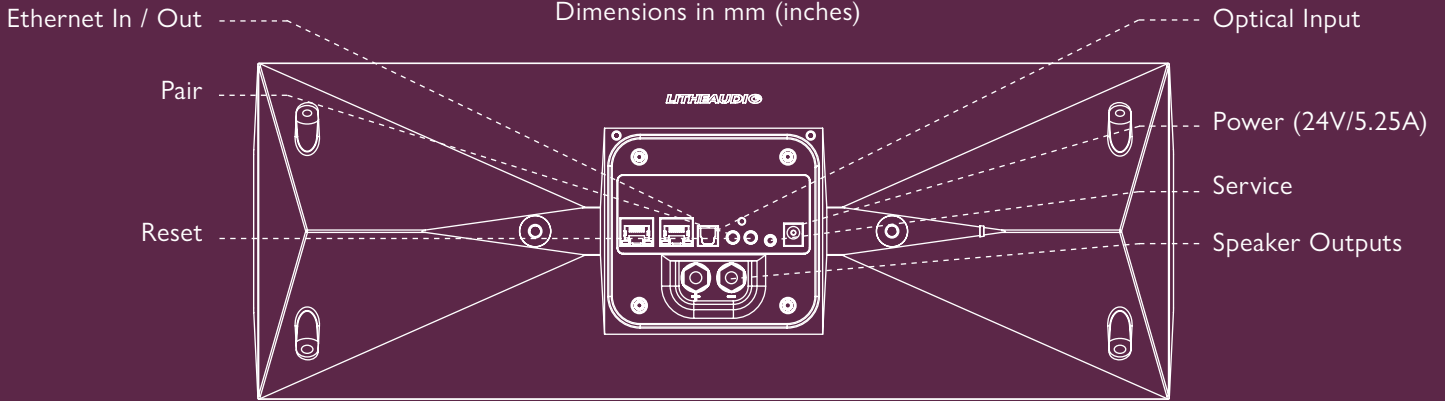

Speaker Spec

- Dimensions:** (H X W X D) 465 X 170 X 100mm (18.3 X 6.7 X 3.9 inches)
- Power Input Supply: 100 - 240V, 50/60Hz / 2.5A
- Colour: Matt Black or White
- Woofer: 2 x 3" Waterproof Coated Paper Cone
- Tweeter: 0.75" Waterproof Coated Silk Dome
- Operating Temperature: -10C to 50C (-50F - 122F)
- Storage Temperature: -20C to 60C (-68F - 140F)
- Net Weight: 3.7kg (8.1lbs) (Single)
- Shipping Weight: 9.5kg (20.94lbs) (Pair)
- IP Rating: IP66
- Housing Material: ABS+PC (UL f1/f2 Certification Standard UL746C-V0)
- Grille: Aluminium (UV Powder Coating)

What's in the box

- iO1 WiSA Surface Mount Speaker
- Power Supply
- Mounting Bracket
- Instruction Manual
- 16 AWG Tin Coated Copper Cable (included with Pair only)

WIRELESS CINEMA GUIDE

Learn how to transform your living room into a stunning home theatre, Download our free Lithe Audio Home Cinema Guide to learn more.

litheaudio.com/cinema-guide

LITHEAUDIO

Speaker Dimensions:

Dimensions in mm (inches)

Bracket Dimensions:

Dimensions in mm (inches)