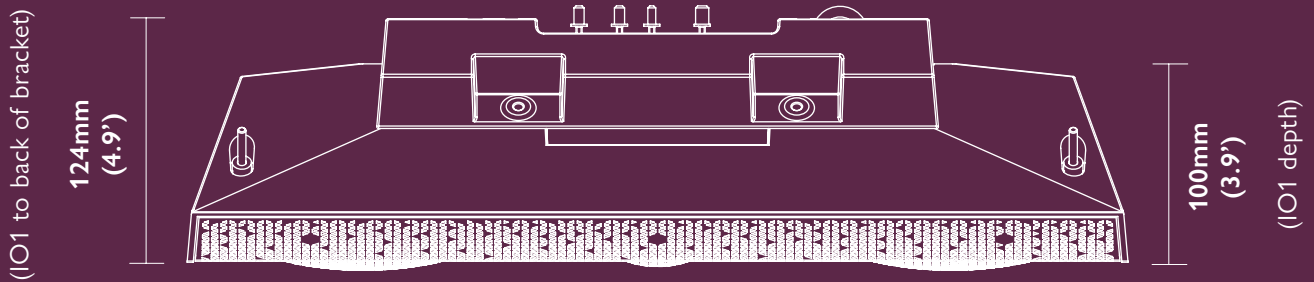

Speaker Spec

- Dimensions:** (H X W X D) 465 X 170 X 100mm (18.3 X 6.7 X 3.9 inches)
- Power Input Supply: 100 - 240V, 50/60Hz / 2.5A
- Colour: Matt Black or White
- Woofer: 2 x 3" Waterproof Coated Paper Cone
- Tweeter: 0.75" Waterproof Coated Silk Dome
- Operating Temperature: -10C to 50C (-50F - 122F)
- Storage Temperature: -20C to 60C (-68F - 140F)
- Net Weight: 3.7kg (8.1lbs) (Single)
- Shipping Weight: 9.5kg (20.94lbs) (Pair)
- IP Rating: IP66
- Housing Material: ABS+PC (UL f1/f2 Certification Standard UL746C-V0)
- Grille: Aluminium (UV Powder Coating)

What's in the box

- iO1 WiSA Surface Mount Speaker
- Power Supply
- Mounting Bracket
- Instruction Manual
- 16 AWG Tin Coated Copper Cable (included with Pair only)

WIRELESS CINEMA GUIDE

Learn how to transform your living room into a stunning home theatre, Download our free Lithe Audio Home Cinema Guide to learn more.

litheaudio.com/cinema-guide

LITHEAUDIO

Speaker Dimensions:

Dimensions in mm (inches)

Bracket Dimensions:

Dimensions in mm (inches)