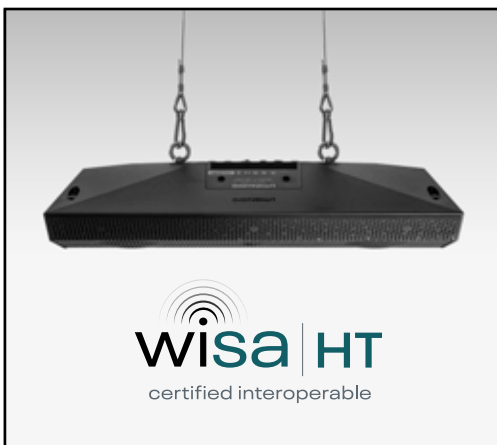

WISA IO1 SURFACE MOUNT SPEAKER

WIRELESS HOME CINEMA & MUSIC MADE EASY.

The iO1 speaker elevates your audio experience to cinematic heights, offering the flexibility to create a dynamic home cinema setup in any environment. Use it indoors or outdoors, in any one of six different orientations, for unparalleled versatility. Whether you're connecting wirelessly or via a data cable, the iO1's powerful built-in amplifier and connectivity options ensure premium audio quality that fills your space with rich, immersive sound. With the iO1, transform any space into a theater, bringing movies, gaming, music, and entertainment to life like never before.

FOR MOVIES GAMING & MUSIC

Combine WiSA iO1 with:

- Cinema Hub or SoundSend
- Cinema Subwoofer
- Pro Series WiSA Ceiling Speakers

For Dolby Digital or Dolby Atmos Setups for Movies, Gaming and Music

ONE SPEAKER. SIX INSTALL OPTIONS.

Features

- Outdoor Rated to Impressive IP66**
Weather Resistant IP66 rated protection is extremely waterproof, impenetrable by weather, high pressure jets of water and even a non-sustained total soaking
- All-In-One Solution**
Amplifier and Wi-Fi all built-in, just add power
- Place Anywhere**
Mount 6 different ways to suit your installation requirements
- WiSA Certified**
Connects wirelessly to Cinema Hub or SoundSend to create a home cinema setup
- Built-in AirPlay 2 and Google Chromecast**
Stream music directly from your Smart Phone / Tablet using Bluetooth or control multiple rooms at the same time
- Easy Connection**
Connect to plug socket or existing light circuit or any power source available 230V or 110V supply
- Multi-Room Audio**
Connect multiple iO1's and Lithe Audio Ceiling Speakers for a whole home, indoor and outdoor audio experience
- Dynamic Sound**
Fully Adjustable EQ via Lithe App to deliver fine tuned optimal sound
- Choice of Connectivity**
Wireless and Wired Connections to use with any streaming service or cabled equipment