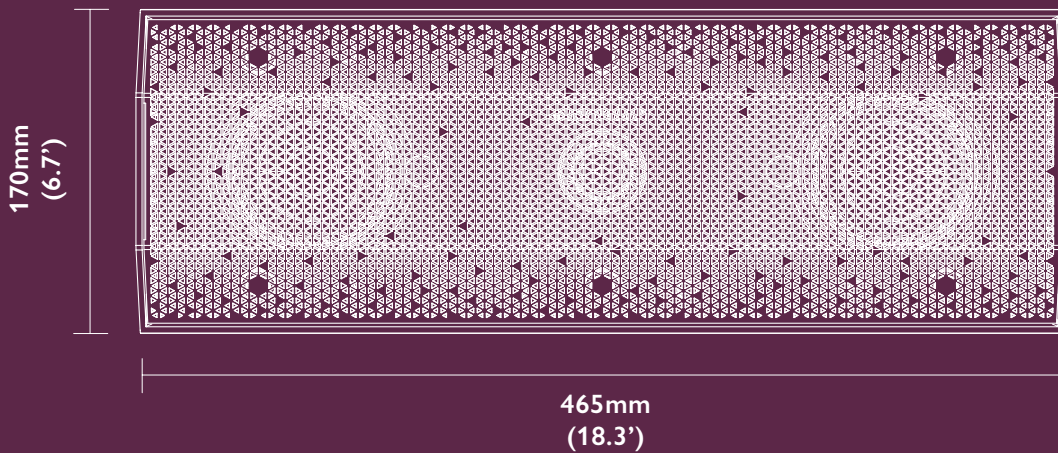

Speaker Dimensions:

Dimensions in mm (inches)