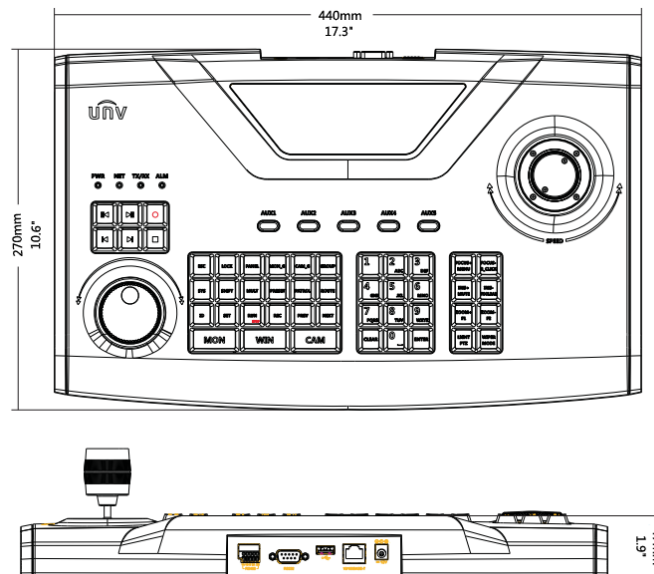

Dimensions