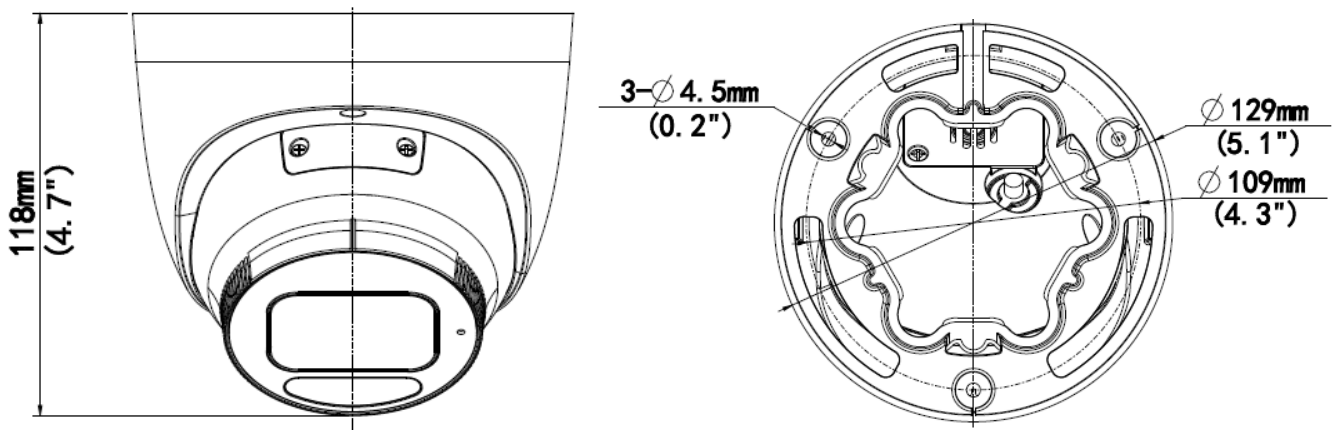

Video Output	N/A
Certifications	
EMC	CE-EMC (EN 55032, EN 61000-3-3, EN IEC 61000-3-2, EN 50130) FCC (FCC 47 CFR part15 B)
Safety	CE-LVD (EN 62368-1) CB (IEC 62368-1) UL/CUL (UL 62368-1, CAN/CSA C22.2 No. 62368-1)
Environment	CE-RoHS (2011/65/EU; (EU)2015/863); WEEE (2012/19/EU)
Protection	IP67 (IEC 60529)
General	
Power	DC 12V±25%, PoE (IEEE 802.3af)
	Power consumption: Max 10.0W
Power Interface	Ø 5.5mm coaxial power plug
Dimensions (Ø x H)	Φ129 x 118mm (Ø5.1" x 4.7")
Weight	0.69kg (1.53lb)
Material	Metal
Operating Conditions	-30°C ~ 60°C (-22°F ~ 140°F), Humidity: ≤95% RH (non-condensing)
Storage Environment	-30°C ~ 60°C (-22°F ~ 140°F), Humidity: ≤95% RH (non-condensing)
Surge Protection	4KV
Reset Button	Support
Web Client Language	20 Languages Traditional Chinese, English, Simplified Chinese, Polish, German, Russian, French, Korean, Dutch, Czech, Portuguese (Europe), Portuguese (Brazil), Japanese, Thai, Turkish, Spanish (Latin America), Spanish (Europe), Hungarian, Italian, Vietnamese

Dimensions