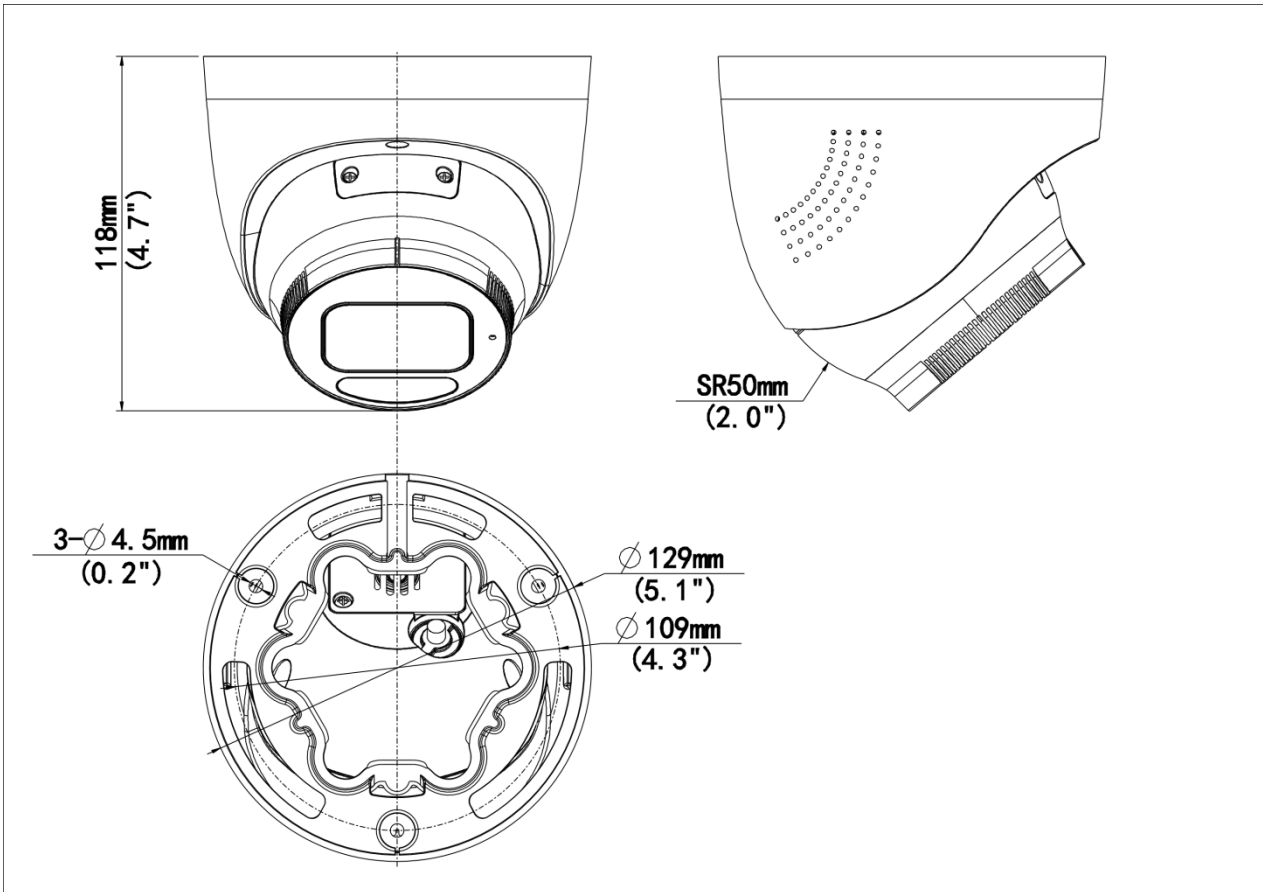

Accessories

TR-JB03-H-IN

Junction Box for Metal Turret Camera
(Support wiring from behind)

TR-JB07/WM03-F-IN

Wall Mounting Assembling Bracket
with Back Hole for 3 Inch Hemisphere

TR-WM03-B-IN

Wall Mounting Assembling Bracket f
or 3 Inch Hemisphere

TR-UP06-IN

Universal Pole Mounting Bracket

TR-UC08-C

Bullet&Dome Corner Mounting Brac
ket

TR-SE24-IN

Dome Pendant Mounting Pole 200mm