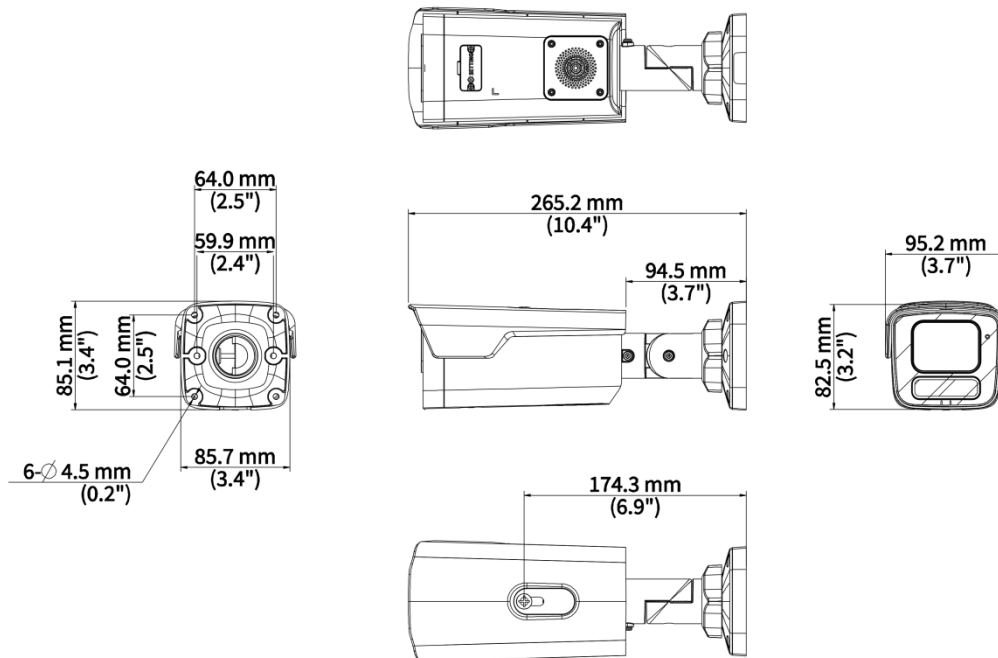

Working Environment	-30 °C to 60 °C (-22 °F to 140 °F), Humidity: ≤ 95% RH (non-condensing)
Storage Environment	-30 °C to 60 °C (-22 °F to 140 °F), Humidity: ≤ 95% RH (non-condensing)
Surge Protection	4 KV
Reset Button	Support
Web Client Language	20 Languages: Traditional Chinese, English, Simplified Chinese, Polish, German, Russian, French, Korean, Dutch, Czech, Portuguese (Europe), Portuguese (Brazil), Japanese, Thai, Turkish, Spanish (Latin America), Spanish (Europe), Hungarian, Italian, Vietnamese

Dimensions