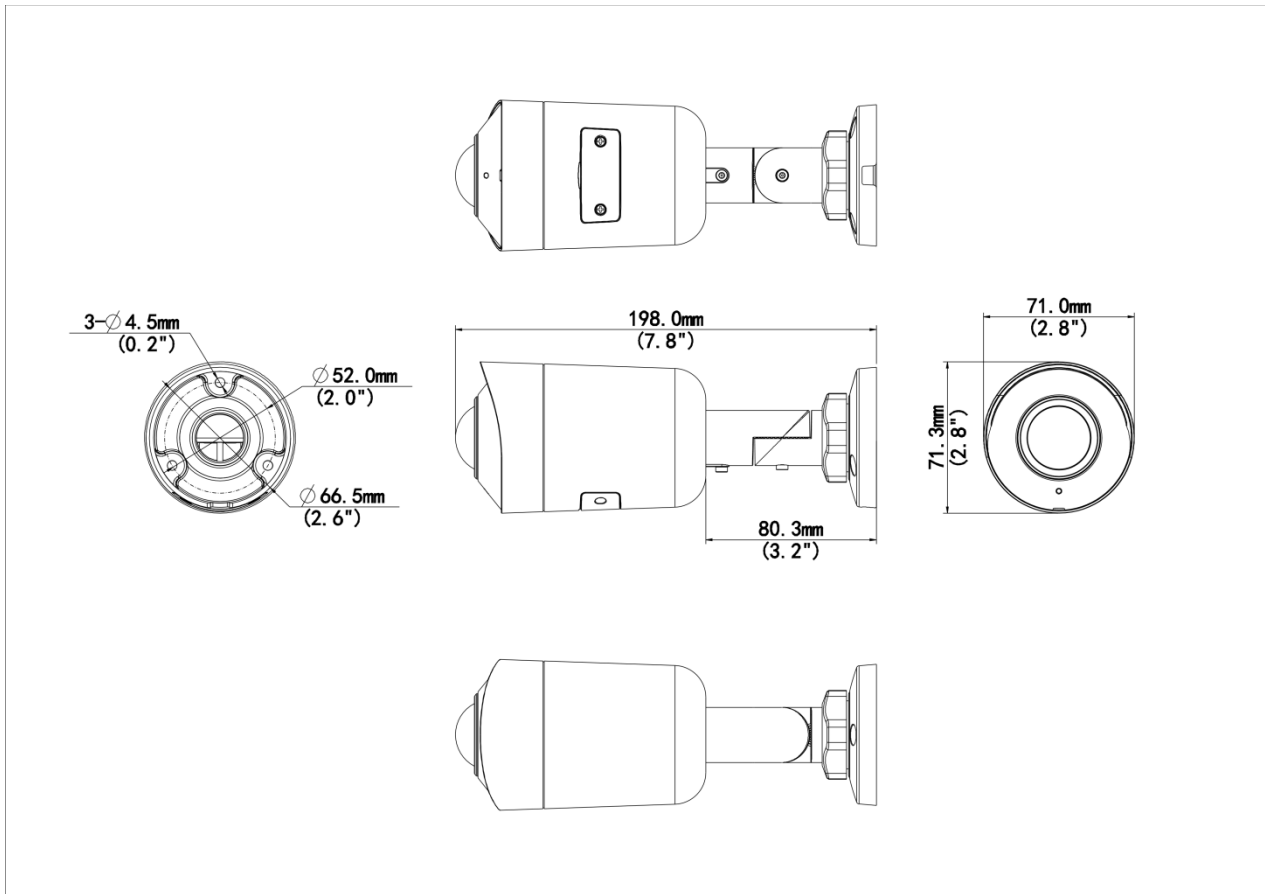

Dimensions

Accessories

TR-JB05-B-IN

Small Bullet Junction Box (Elegant White)

TR-UP06-C-IN

Pole Mounting Bracket for Bullet Junction Box Only

TR-A01-IN

NPT 3/4" Waterproof Cable Gland