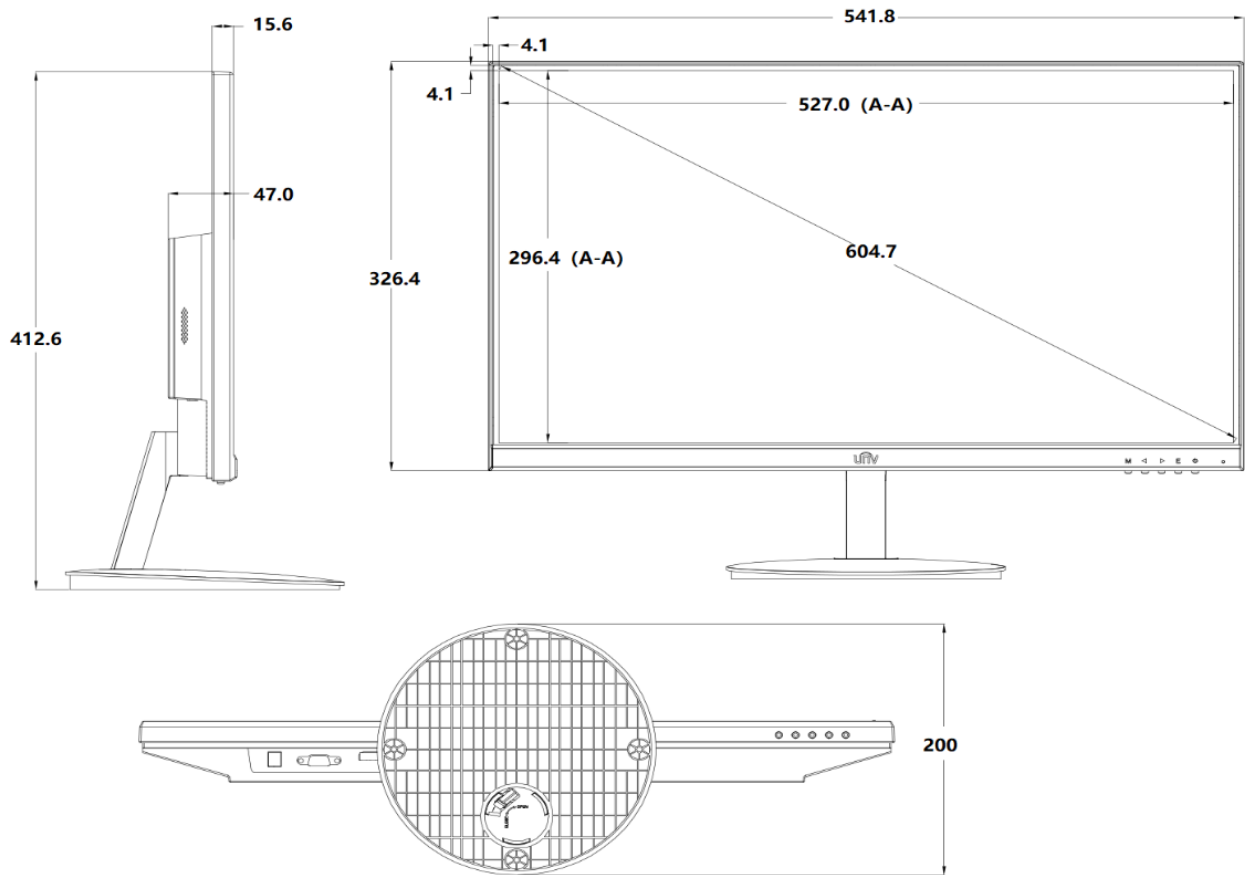

24" LED FHD Monitor

MW3224-V

Key Features

- True color display and perfect color reproduction
- Wide viewing angle:178°(H)/ 178°(V)
- No color shift from any view angle
- Specific menu design, which is simple to operate
- Support 7*24 working and lower power consumption
- Adaptively recognize signal
- VESA stand bracket
- High fidelity digital processing for a brilliant and vivid video
- Professional thermal design to extend equipment lifespan
- Screen can reduce blue light, protect eyes
- Without ripple, use smooth dimming with DC to eliminate screen flicker
- Three sides super slim design, min width can be 2.8mm
- High light transmittance, uniform brightness, rich color, wide color gamut

Specifications

Model	MW3224-V
Display	
Display Type	LED Backlight
Screen Size	23.8"
Aspect Ratio	16:9
Pixel Pitch(mm)	0.2745*0.2745
Max Resolution	1920*1080
Brightness(cd/m ²)	250
Contrast	3000:1
Response Time(ms)	19
Color	16.7M
Viewing Angle	Horizontal 178°, Vertical 178°
Refresh Rate	60Hz
Interface	
Input	1*VGA、1*HDMI
Audio	
Audio Input	1, 3.5 mm mini-jack
Speaker	2*1.5W
OSD	
Multi- Language	8(English, France, Spanish, German,Russia,Korea,Japanese,Simplified Chinese)
Mounting	
VESA	100mm * 100mm
Wall-mounted Thread	4-M4 Threaded hole, depth 10mm
General	
Power supply	DC 12V, 2A
Consumption	<24 W(on) <0.5 W(Standby)
Operation Temperature	0°C ~ 40 °C(32°F~104°F)
Operating Humidity	20%~85% (No Condensation)
Storage Temperature	-10°C ~50°C (14°F~122°F)
Storage Humidity	10%~90% (No Condensation)
Dimension (W*H*D) (mm)	541.8*412.6*200 (With Pedestal)
Package(W*H*D)(mm)	606*405*125
Weight	Net Weight:3.3Kg(7.28Lb) Gross Weight:4.6Kg(10.14Lb)
Accessory	
Standard	HDMI cable、Power cable、Adapter、 Pedestal、 Quick Guide
Optional	Hanging bracket(Model: HB-4022-E)

Appearance

Dimensions

Interfaces