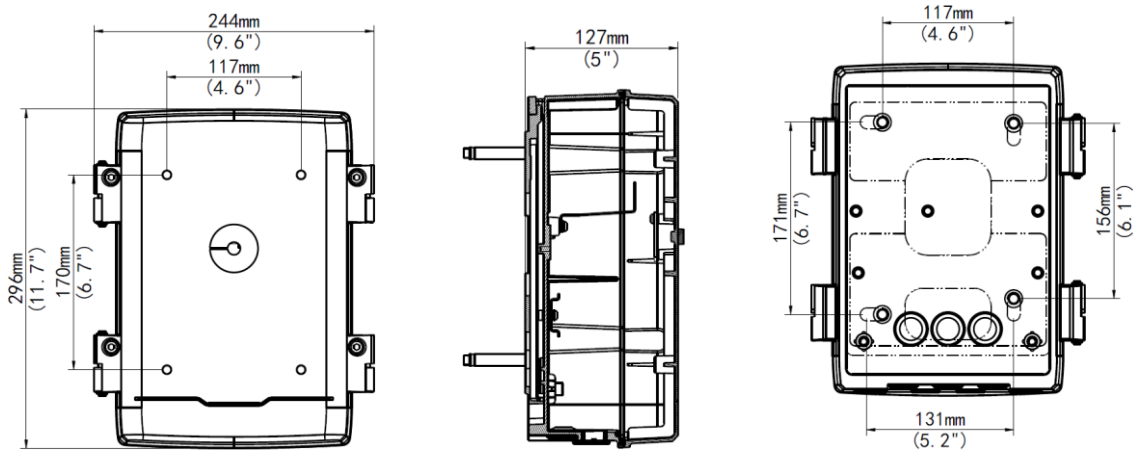

TR-JB12-IN 12-inch Junction Box

Specifications

Model	TR-JB12-IN
Application	Outdoor or indoor cable junction box for PTZ Dome series
Dimensions	296mmx244mmx127mm (11.7" x9.6" x5")
Weight	2.5kg(5.5lb)
Material	Aluminium alloy

Dimensions

Zhejiang Uniview Technologies Co.,Ltd.

©2015 Zhejiang Uniview Technologies Co.,Ltd. All rights reserved.

*Product specifications and availability are subject to change without notice.