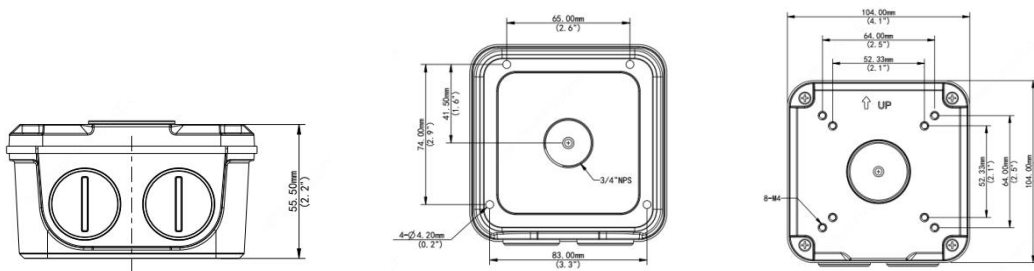

Dimension

Zhejiang Uniview Technologies Co.,Ltd.

©2015 Zhejiang Uniview Technologies Co.,Ltd. All rights reserved.

*Product specifications and availability are subject to change without notice.