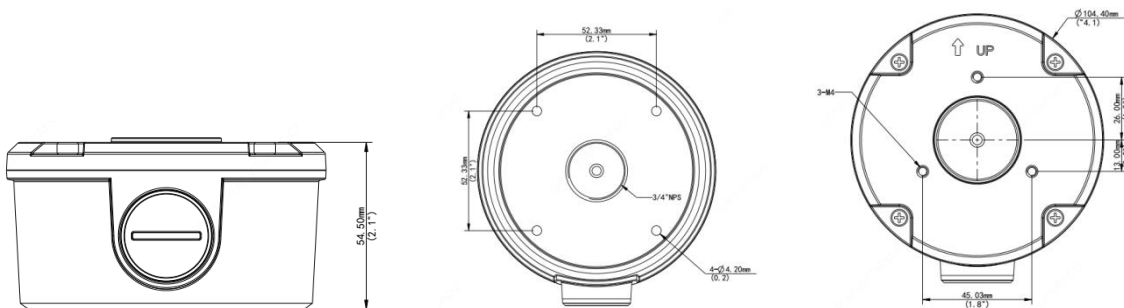

Bullet Camera Junction Box

TR-JB05-B-IN

Specifications

Bracket	TR-JB05-B-IN
Application	Junction box for IPC21XX series with circular base(Extra back outlet)
Dimensions	Φ104.4mm*54.5mm(4.11" x2.15")
Weight	0.36kg(0.79lb)
Material	Aluminum alloy

Dimension

Zhejiang Uniview Technologies Co.,Ltd.

©2015 Zhejiang Uniview Technologies Co.,Ltd. All rights reserved.

*Product specifications and availability are subject to change without notice.