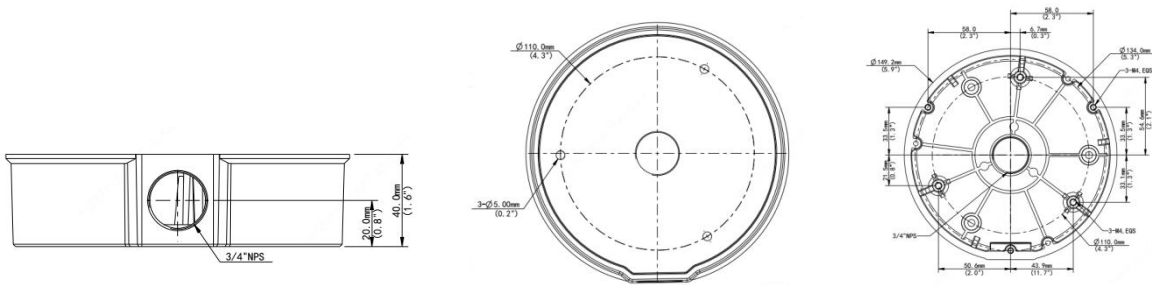

Fixed Dome Junction Box

TR-JB04-D-IN

Specifications

Bracket	TR-JB04-D-IN
Application	Wall installation for 8MP fisheye
Dimensions	Φ149.2mm*40mm (5.87" x1.57")
Weight	0.31kg(0.68lb)
Material	Aluminum alloy

Dimension

Zhejiang Uniview Technologies Co.,Ltd.

©2015 Zhejiang Uniview Technologies Co.,Ltd. All rights reserved.

*Product specifications and availability are subject to change without notice.