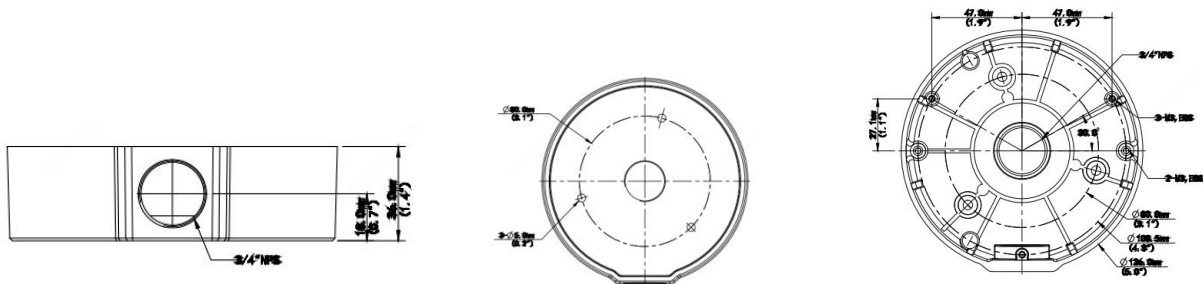

# Fixed Dome Junction Box

TR-JB03-H-IN

## Specifications

Bracket	TR-JB03-H-IN
Application	Junction box for IPC363X Series, IPC36XXS/E Series fixed dome and 4MP fisheye
Dimensions	Φ126mm*36mm (4.96" x1.42")
Weight	0.24kg(0.53lb)
Material	Aluminum alloy

## Dimension

**Zhejiang Uniview Technologies Co.,Ltd.**

©2015 Zhejiang Uniview Technologies Co.,Ltd. All rights reserved.

\*Product specifications and availability are subject to change without notice.