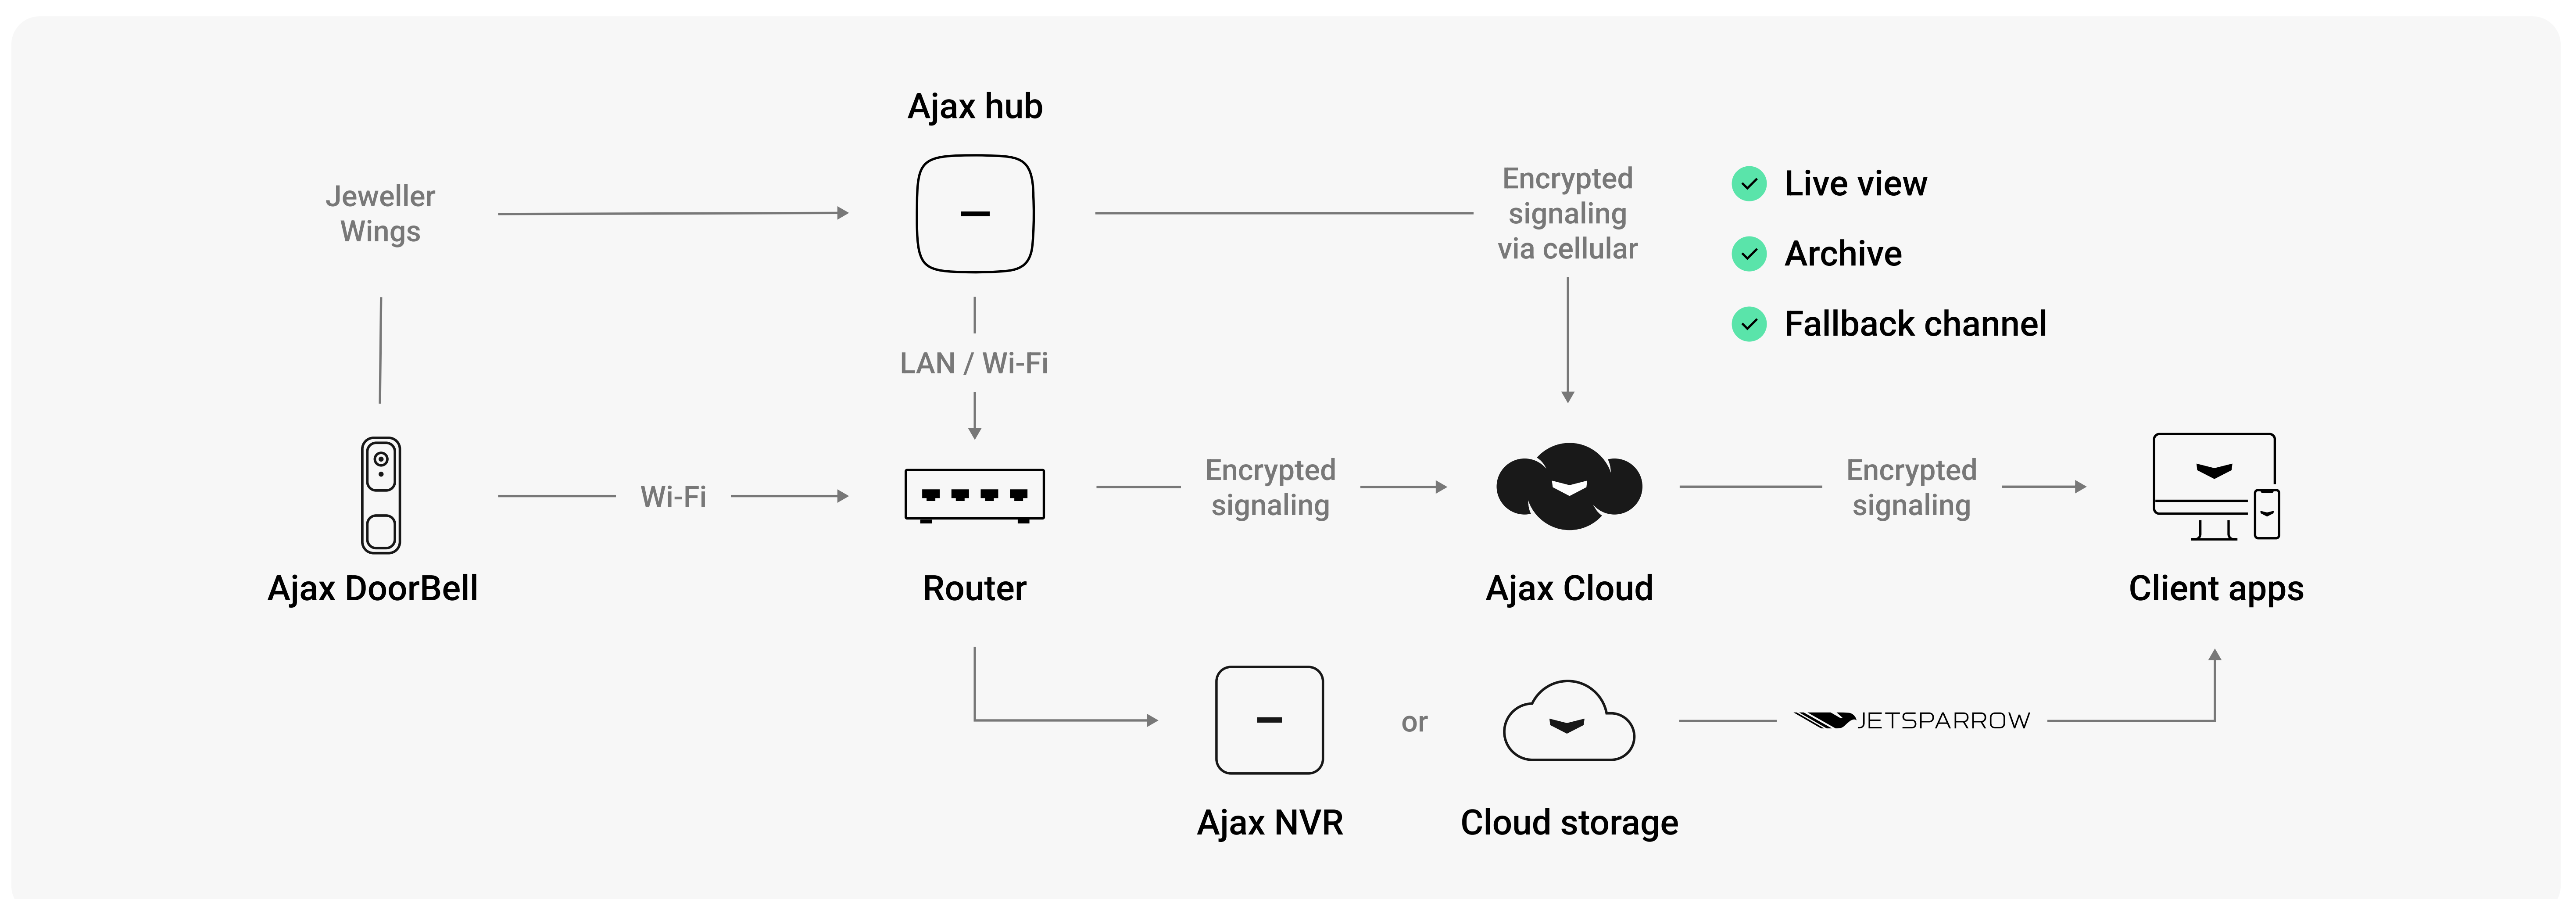

DoorBell

Video doorbell with built-in AI, PIR sensor, and control via apps

Professional security at the front door

DoorBell is an outdoor device that combines the convenience of a smart doorbell with high-end security and video surveillance capabilities. When the doorbell's button is pressed, the user receives a notification, can view live video, and start a real-time conversation. Equipped with a PIR sensor and a wide-angle HDR camera powered by AI, the device detects people, animals, and vehicles and delivers excellent image quality. DoorBell also upholds Ajax's signature privacy features, seamless integration, and reliable backup options.

HDR technology

Two-way audio communication

AI-powered object recognition

Backup battery

Tamper

PIR sensor for motion detection

Three operation options

Basic doorbell with fast and real-time video streaming

Video streaming with a secure private archive

AI-powered object recognition and smart video recording with short clips stored in the cloud archive¹

Reliable connection at all times

DoorBell uses Wi-Fi as its **primary communication channel**. The device is designed to amplify the signal and reduce radio interference, which ensures a more stable connection over greater distances.

Connecting DoorBell to an Ajax hub enables a **fallback communication channel**. This feature allows the device to continue transmitting events, alarms, and photos through the secure proprietary Jeweller and Wings radio protocols, even if the Wi-Fi connection is lost.