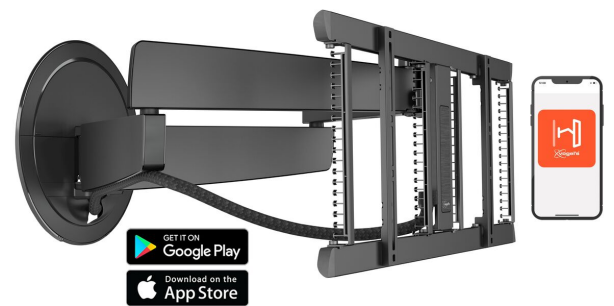

TVM 7675 PRO Motorized TV Wall Mount (black)

Key Benefits

- Turns automatically and through Siri Voice/Shortcuts, app or remote control
- Our most innovative design to date - stylish in any interior
- Fully integrated Cable Inlay System (CIS®) - Connect, protect and hide your cables from wall to TV
- 7 programmable presets
- Suitable for use with Crestron, Crestron Home and Control4

Motorized wall mount with unsurpassed design

The SIGNATURE MotionMount PRO wall mount is Vogel's flagship model. In terms of design, technical ingenuity and ease of use, this motorized mounting system outperforms any other wall mount. A motor can turn the wall mount up to 120° (depending on the screen size) and it is suitable for screens from 40 to 77 inches in size and weighing up to 35 kg. Equipped with Ethernet and RS-232, this MotionMount PRO is ideal for applications in upscale office, hospitality and hotel environments. This motorized TV Wall Mount 'MotionMount PRO' is pre-configured for home control systems from Crestron, Crestron Home and Control4.

Control **4**
CRESTRON HOME

mm/inch
VESA mounting holes

TVM 7675 PRO Motorized TV Wall Mount (black)

CEDIA®

Specifications

Article number (SKU)	8876750P
Colour	Black
EAN single box	8712285354984
Product size	L
Height	452
Width	792
TÜV certified	Yes
Turn	Forward and turning motion (up to 120°)
Guarantee electrical parts	2 years
Min. screen size (inch)	40
Max. screen size (inch)	77
Max. weight load (kg/Lbs)	35 / 77.16
Max. height of interface (mm)	452
Max. width of interface (mm)	792
App Controlled	Yes
Cable management	Integrated cable management CIS® Cable Inlay System Cable sleeve
Certifications	CE CB TÜV
Max. distance to the wall (mm / inch)	715 / 28.15
Max. horizontal hole pattern (mm)	600
Max. vertical hole pattern (mm)	400
Min. distance to the wall (mm / inch)	77 / 3.03
Motorized	Yes
Number of pivot points	4
Remote controlled	Yes
Remote control standard	RS-232
Voltage	100-240V, 50/60 Hz