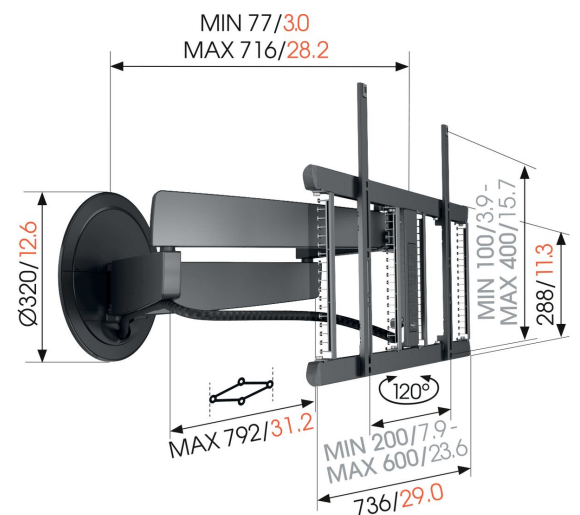

TVM 7675 PRO Motorized TV Wall Mount (black)

Key Benefits

- Turns automatically and through Siri Voice/Shortcuts, app or remote control
- Our most innovative design to date - stylish in any interior
- Fully integrated Cable Inlay System (CIS®) - Connect, protect and hide your cables from wall to TV
- 7 programmable presets
- Suitable for use with Crestron, Crestron Home and Control4

Motorized wall mount with unsurpassed design

The SIGNATURE MotionMount PRO wall mount is Vogel's flagship model. In terms of design, technical ingenuity and ease of use, this motorized mounting system outperforms any other wall mount. A motor can turn the wall mount up to 120° (depending on the screen size) and it is suitable for screens from 40 to 77 inches in size and weighing up to 35 kg. Equipped with Ethernet and RS-232, this MotionMount PRO is ideal for applications in upscale office, hospitality and hotel environments. This motorized TV Wall Mount 'MotionMount PRO' is pre-configured for home control systems from Crestron, Crestron Home and Control4.

Control **4**
CRESTRON HOME

mm/inch
VESA mounting holes

TVM 7675 PRO Motorized TV Wall Mount (black)

CEDIA®

Specifications

Article number (SKU)	8876750P
Colour	Black
EAN single box	8712285354984
Product size	L
Height	452
Width	792
TÜV certified	Yes
Turn	Forward and turning motion (up to 120°)
Guarantee electrical parts	2 years
Min. screen size (inch)	40
Max. screen size (inch)	77
Max. weight load (kg/Lbs)	35 / 77.16
Max. height of interface (mm)	452
Max. width of interface (mm)	792
App Controlled	Yes
Cable management	Integrated cable management CIS® Cable Inlay System Cable sleeve
Certifications	CE CB TÜV
Max. distance to the wall (mm / inch)	715 / 28.15
Max. horizontal hole pattern (mm)	600
Max. vertical hole pattern (mm)	400
Min. distance to the wall (mm / inch)	77 / 3.03
Motorized	Yes
Number of pivot points	4
Remote controlled	Yes
Remote control standard	RS-232
Voltage	100-240V, 50/60 Hz