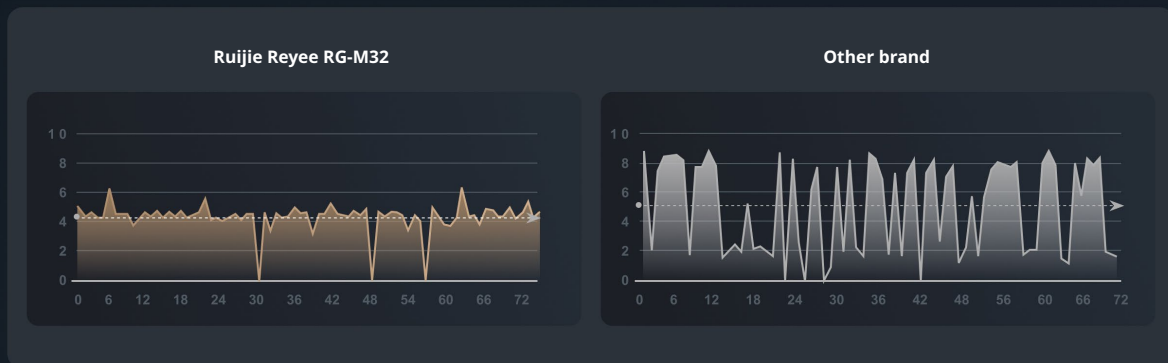

RG-M32 3200M Wi-Fi 6 Dual-band Gigabit Mesh* Router

DATASHEET

Highlights

- Next-gen gigabit Wi-Fi 6 standard
- 4x4 Enterprise-level chipset, better stability under heavy load
- 4 Dual-band antennas and 8 signal amplifiers, provide whole-home network coverage
- Exclusive ReYee Mesh solution, one click to mesh up multiple ReYee Mesh devices
- Smart signal indicator, find the best spot to place a sub-router
- Take control of your home network at your fingertips

Highlight Features

TEST REPORT

RG-M32

Mesh More Cover All

- 4 Internal Dual-band Antennas
- 3200M Dual-band
- 802.11ax

Supported by 4x4 Enterprise Level Chipset Enjoy Better Stability under Heavy Load

Tolly proofs that RG-M32 demonstrates more stable network performance at multiple connections.

Source: Tolly Test Report #221149 Nov. 2021

Rocket Speed, Can't Wait

Equipped with Wi-Fi 6 technology like OFDMA, 1024 QAM, and the latest 802.11ax standard, RG-M32 reaches ultra fast speed, 3200Mbps, enhancing the overall networking experience for users.

Signal Visualization

Smart signal indicator guides you to find the best spot.

Mesh by One-click

You can click the Reyeo Mesh button to complete pairing multiple devices with zero configuration.

Seamless Roaming, Full Space Coverage Wi-Fi Solutions