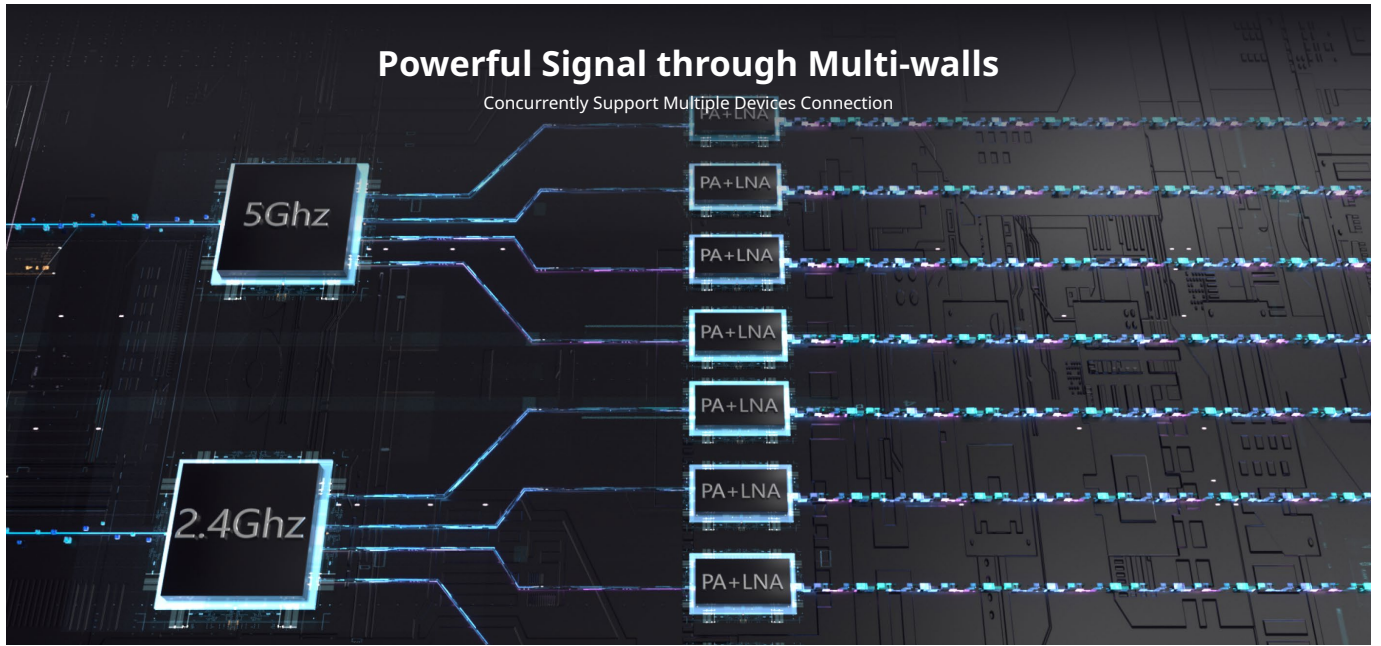

Source: Tolly Test Report #221149 Nov. 2021

Rocket Speed, Can't Wait

Equipped with Wi-Fi 6 technology like OFDMA, 1024 QAM, and the latest 802.11ax standard, RG-M32 reaches ultra fast speed, 3200Mbps, enhancing the overall networking experience for users.

Wireless Rate under Real Test

2.4GHz

RG-M32

90% higher

Other brand 3000M product

* The data is supported by Tolly Test under the laboratory condition.

Ruijie | Reyee

Highlight Features

Signal Visualization

Smart signal indicator guides you to find the best spot.

Mesh by One-click

You can click the Reyeo Mesh button to complete pairing multiple devices with zero configuration.

Seamless Roaming, Full Space Coverage Wi-Fi Solutions

Amazed by **Reyeo Mesh**

Highlight Features

The smartphone screen shows the Reyee Router App interface. At the top, it displays the time 17:49, signal strength, 5G, and battery level. The main section is titled "Scenario" and contains several feature cards: