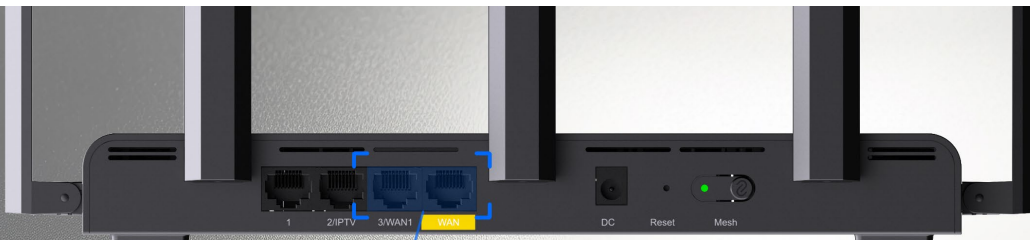

WAN AGGREGATION

Total 2Gbps WAN for faster connection

1000bps

1000bps

1000bps

1000bps

RG-EW3000GX PRO features WAN aggregation, delivering ultra-fast gigabit wired speed. You can enjoy a 2 Gbps wired speed from your modems all the way to your PC and gaming console.