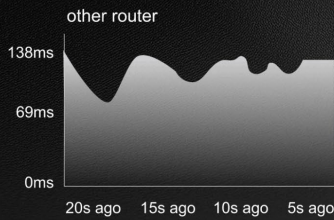

2 x 2, 160MHz

2 x 2, 80 MHz

*The data compares the speed of a 2x2 Wi-Fi 6 solution on a 160 MHz channel in the 5 GHz band with the speed of a 2x2 Wi-Fi 5 solution on an 80 MHz channel in the same 5 GHz.

WAN AGGREGATION

Total 2Gbps WAN for faster connection

1000bps

1000bps

1000bps

1000bps

RG-EW3000GX PRO features WAN aggregation, delivering ultra-fast gigabit wired speed. You can enjoy a 2 Gbps wired speed from your modems all the way to your PC and gaming console.

Accelerated Wired Connection

Highlight Features

Lag-free Gaming Experience While

Downloading

Three walls

Multiplayers

RG-EW3000GX PRO is equipped with the GameFast gaming engine, which opens up a dedicated channel for gaming services. GameFast prioritizes the identification and forwarding of game data to ensure gaming services are not affected by other services.

138ms High Ping

EW3000GX PRO

24ms Stable and Low Ping

*Laboratory data is provided for reference purposes only

Lag-free Gaming Experience While

Downloading

Three walls

Multiplayers