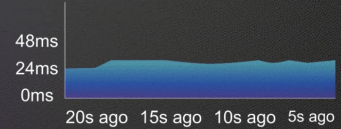

WAN AGGREGATION

Total 2Gbps WAN for faster connection

1000bps

1000bps

1000bps

1000bps

RG-EW3000GX PRO features WAN aggregation, delivering ultra-fast gigabit wired speed. You can enjoy a 2 Gbps wired speed from your modems all the way to your PC and gaming console.

Accelerated Wired Connection

Highlight Features

Lag-free Gaming Experience While

Downloading

Three walls

Multiplayers

RG-EW3000GX PRO is equipped with the GameFast gaming engine, which opens up a dedicated channel for gaming services. GameFast prioritizes the identification and forwarding of game data to ensure gaming services are not affected by other services.

138ms High Ping

EW3000GX PRO

24ms Stable and Low Ping

*Laboratory data is provided for reference purposes only

Lag-free Gaming Experience While

Downloading

Three walls

Multiplayers

Five independent signal amplifiers increase the signal strength by 40%.
Covers up to 1600 sq.ft.

Lag-free Gaming Experience While

Downloading

Three walls

Multiplayers

Wi-Fi QoS, Reeye self-developed technology, automatically classify the game frames into the highest-priority transmission queue, ensuring high stability in up to 10 multi-players.