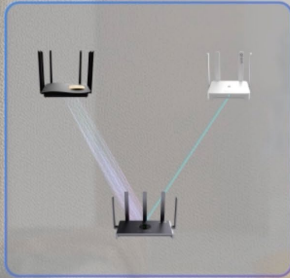

Highlight Features

Mix & Match, Click & Mesh All by **Reyee Mesh**

Whether it's a penthouse, a duplex, or a villa, you can mesh multiple models up with one-click Reyee Mesh to cover the entire home

Seamless Roaming, Full Space Coverage Wi-Fi Solutions

Wireless & Wired Reyee Mesh