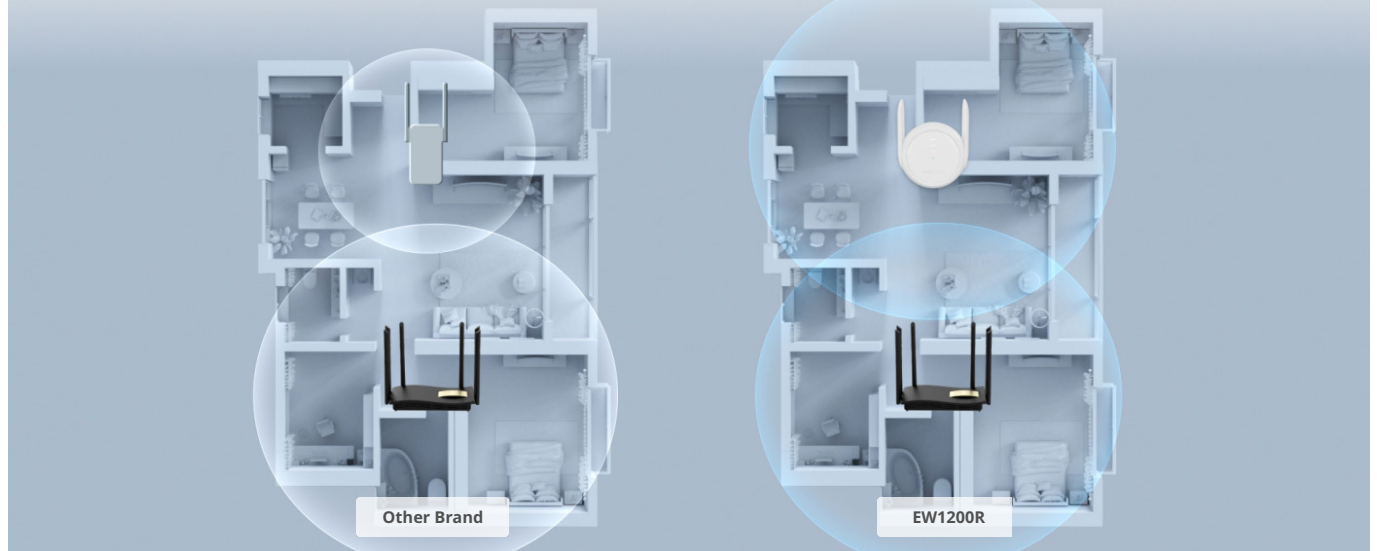

### Highlights

- Cover your whole home network with one-click
- Unbreakable Wi-Fi signal throughout your Home
- Three-bar signal indicator guides you to find the best spot
- Reyee Mesh brings you unlimited signal connection everywhere you go
- More wireless mode options, more surprise
- Take control of your home network at your fingertips

## Unbreakable Wi-Fi Signal throughout Your Home

Thanks to the built-in **signal amplifiers**, EW1200R can penetrate more walls and expand the signal to every single corner of your home.

## Three-bar Signal Indicator Guides you to Find the Best Spot

EW1200R clearly shows you the signal strength and guides you the best spot to position the repeater, while others only give you the "Yes or No" answer