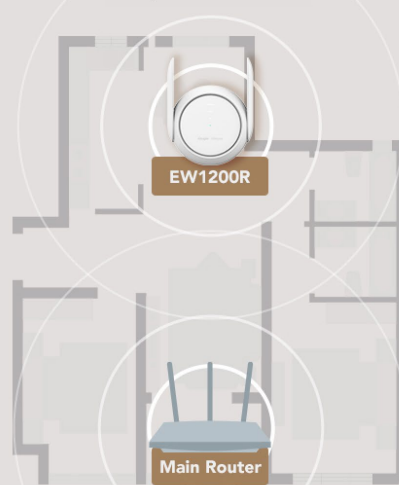

Repeater Mode

* WPS / Mesh / Reset button all in one