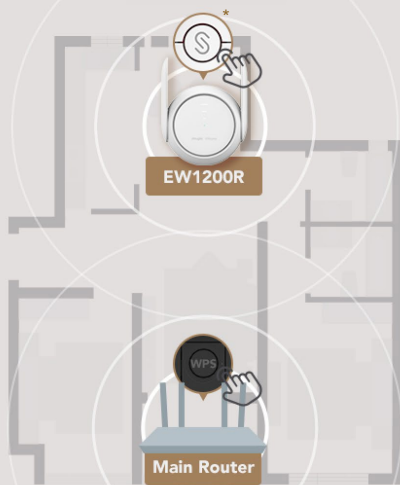

Highlight Features

Reyee Mesh Brings you Unlimited Signal Connection Everywhere you Go

When the primary router is Reyee Mesh Wi-Fi series, mesh them up and enjoy the seamless network!

More Wireless Mode Options, More Surprise

WPS Mode WISP Mode Repeater Mode AP Mode

WPS Mode

Repeater Mode

* WPS / Mesh / Reset button all in one