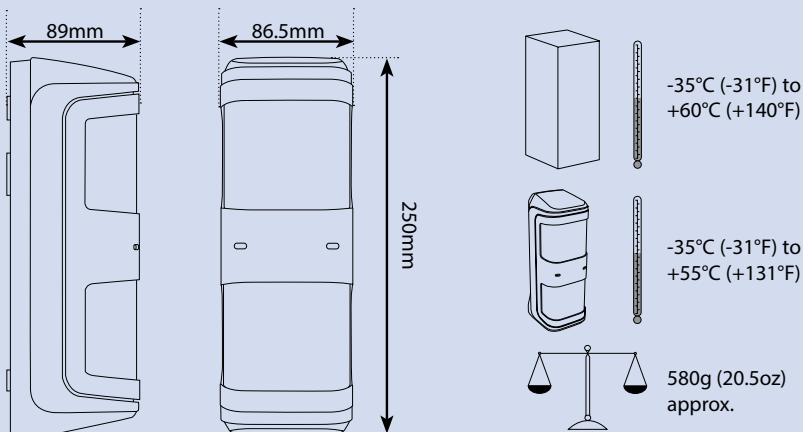

- 12m volumetric range, adjustable to 8, 5 & 2 metres
- *Ricochet* mesh technology
- 90° viewing angle, rotatable through 180°
- Non-overlapping twin mirrored PIR optics
- Day/night mode
- Powered by 2 x AA lithium batteries (supplied)
- Up to 4 years battery life
- Available in black or white
- Compatible with Premier and Premier Elite control panels
- EN50131-5-3 Grade 2 Class IV

Featuring two non-overlapping PIR sensors with superior mirrored optics for outstanding false alarm immunity, the Premier External TD-W is the perfect front-line defence for any home.

Specifications	
Mounting Height:	1.0 - 1.4m, 1.2m nominal
Supply Voltage:	3 VDC (2 x 1.5 VDC AA Lithium Batteries)
Battery Life	Up to 4 years
Current Drain (typical):	70µA
Detection Method:	Dual, non-overlapping, digital PIR
Range:	12m max. Adjustable to 8m, 5m and 2m
Tamper Detection:	Wall and case. Sealed non-mechanical switch
Start Up Time:	60 secs
Waterproof Coating:	Conformal