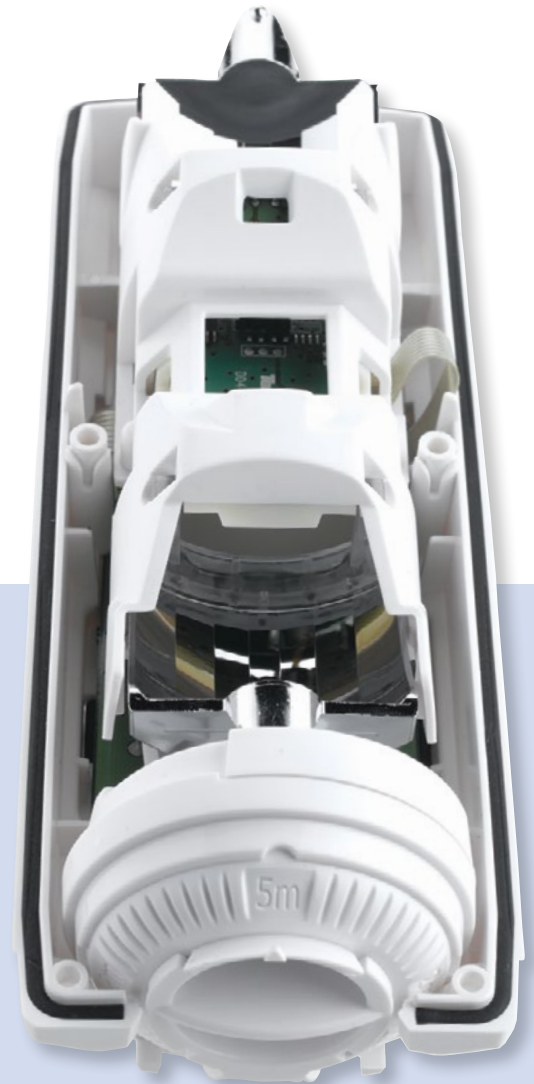

Wireless outdoor security motion sensor with *Ricochet*® mesh technology

Enhance your security with exceptional external detection performance. The Premier External TD-W is a purpose built wireless outdoor sensor for security applications. Designed for protecting external areas, the Premier External TD-W is also ideal for triggering gates, external lights and cameras.

- 12m volumetric range, adjustable to 8, 5 & 2 metres
- *Ricochet* mesh technology
- 90° viewing angle, rotatable through 180°
- Non-overlapping twin mirrored PIR optics
- Day/night mode
- Powered by 2 x AA lithium batteries (supplied)
- Up to 4 years battery life
- Available in black or white
- Compatible with Premier and Premier Elite control panels
- EN50131-5-3 Grade 2 Class IV

Trigger cameras and external lights (not included)

Featuring *Ricochet* mesh technology, the Premier External TD-W offers superior wireless connectivity allowing system designers freedom of positioning, and makes upgrading systems quick and easy.

Featuring two non-overlapping PIR sensors with superior mirrored optics for outstanding false alarm immunity, the Premier External TD-W is the perfect front-line defence for any home.

Specifications	
Mounting Height:	1.0 - 1.4m, 1.2m nominal
Supply Voltage:	3 VDC (2 x 1.5 VDC AA Lithium Batteries)
Battery Life	Up to 4 years
Current Drain (typical):	70µA
Detection Method:	Dual, non-overlapping, digital PIR
Range:	12m max. Adjustable to 8m, 5m and 2m
Tamper Detection:	Wall and case. Sealed non-mechanical switch
Start Up Time:	60 secs
Waterproof Coating:	Conformal