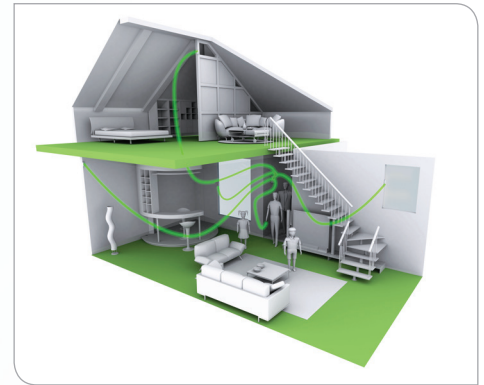

Premier Elite Wireless Sounders **Texecom**

Only compatible with: Premier Elite Panel V2.11 Firmware or above, Premier Elite 8XP-W & 32XP-W V2.0 or above

Ricochet[®] enabled wireless external sounders

Designed to surpass expectations, the Premier Elite Odyssey wireless external sounders offer new levels of wireless protection. Combining Texecom's widely acclaimed Odyssey design with Ricochet[®] mesh technology, the most popular external sounders on the market are now available in wireless form.

- 105dB(A) Piezo Sounder
- High Brightness LED Strobe
- Selectable Comfort LEDs
- IP65 Sealed Electronics
- Wall and Lid Tamper
- 2 to 5 Year Battery Life
- Features Ricochet Mesh Technology
- Powered by 8 x AA Lithium Batteries (included)
- PD6662: 2010, EN50131-4, EN50131-5-3 Grade 2, Class IV

The Premier Elite Odyssey-W products are available as backplates only, with covers available separately. Premier Elite Odyssey covers are interchangeable between wired and wireless versions, allowing the same company screen print to be used across a range of applications.