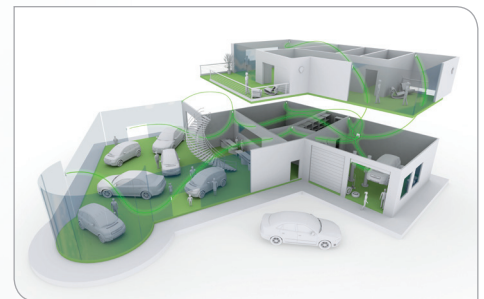

Premier Elite Wireless Sounders **Texecom**

Only compatible with: Premier Elite Panel V2.11 Firmware or above, Premier Elite 8XP-W & 32XP-W V2.0 or above

Ricochet[®] enabled wireless external sounders

Designed to surpass expectations, the Premier Elite Odyssey wireless external sounders offer new levels of wireless protection. Combining Texecom's widely acclaimed Odyssey design with Ricochet[®] mesh technology, the most popular external sounders on the market are now available in wireless form.

- 105dB(A) Piezo Sounder
- High Brightness LED Strobe
- Selectable Comfort LEDs
- IP65 Sealed Electronics
- Wall and Lid Tamper
- 2 to 5 Year Battery Life
- Features Ricochet Mesh Technology
- Powered by 8 x AA Lithium Batteries (included)
- PD6662: 2010, EN50131-4, EN50131-5-3 Grade 2, Class IV

The Premier Elite Odyssey-W products are available as backplates only, with covers available separately. Premier Elite Odyssey covers are interchangeable between wired and wireless versions, allowing the same company screen print to be used across a range of applications.