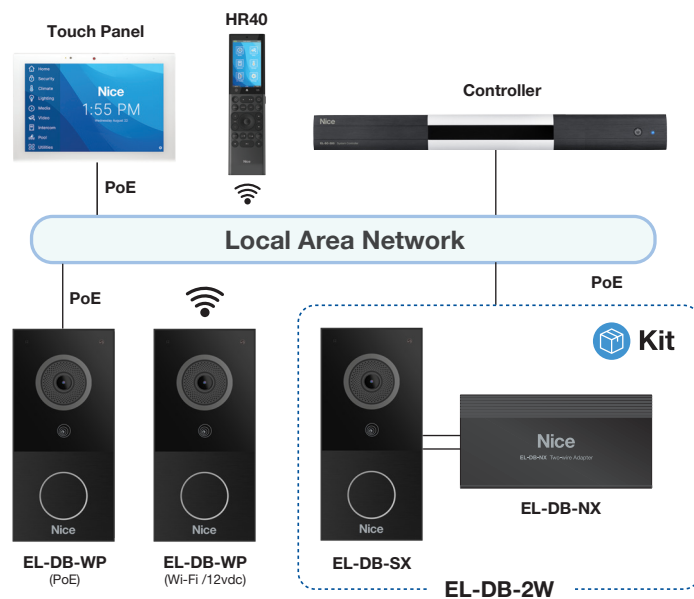

APPLICATION NETWORK TOPOLOGY