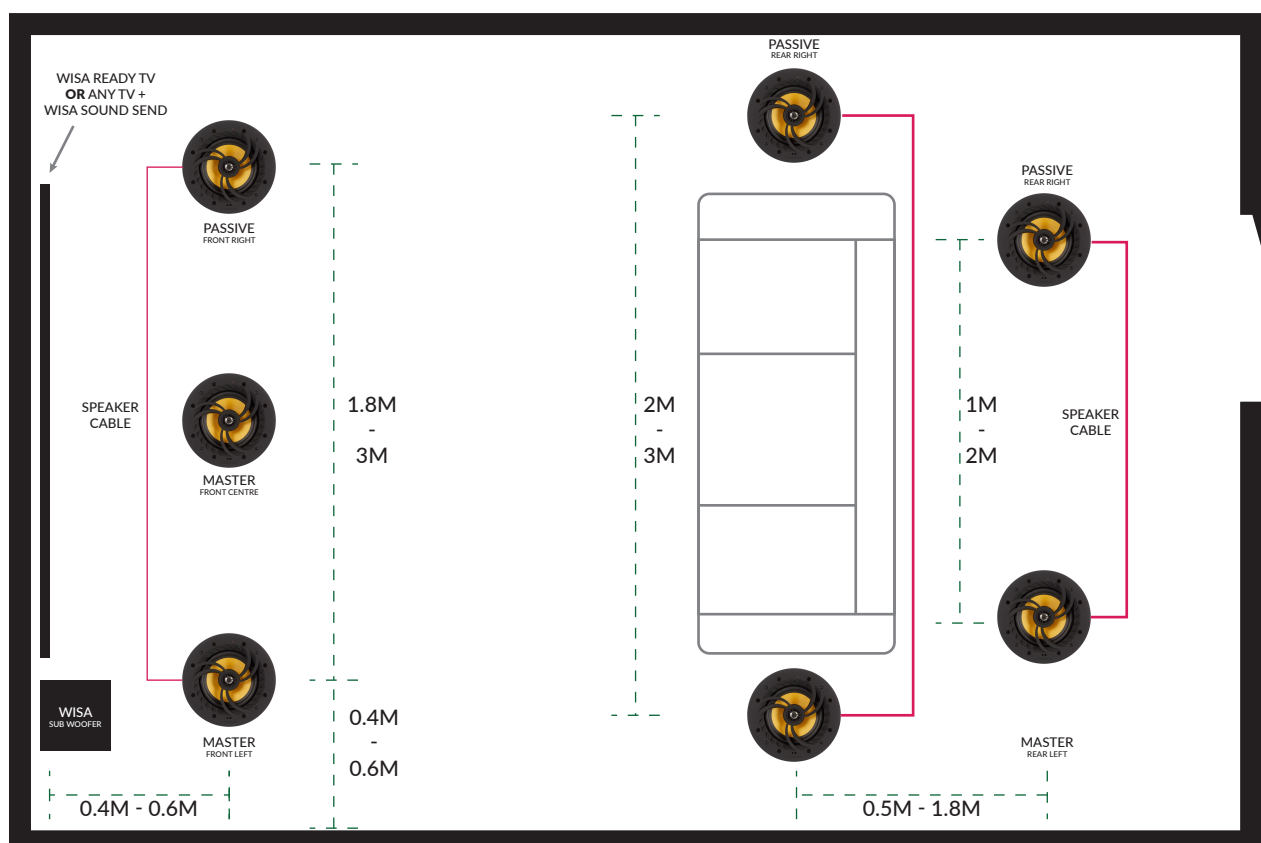

5.1 LITHE AUDIO IN-CEILING SURROUND SOUND SETUP

2 X PAIRS + SINGLE PRO SERIES WITH WISA

7.1 LITHE AUDIO IN-CEILING SURROUND SOUND SETUP

3 X PAIRS + SINGLE PRO SERIES WITH WISA