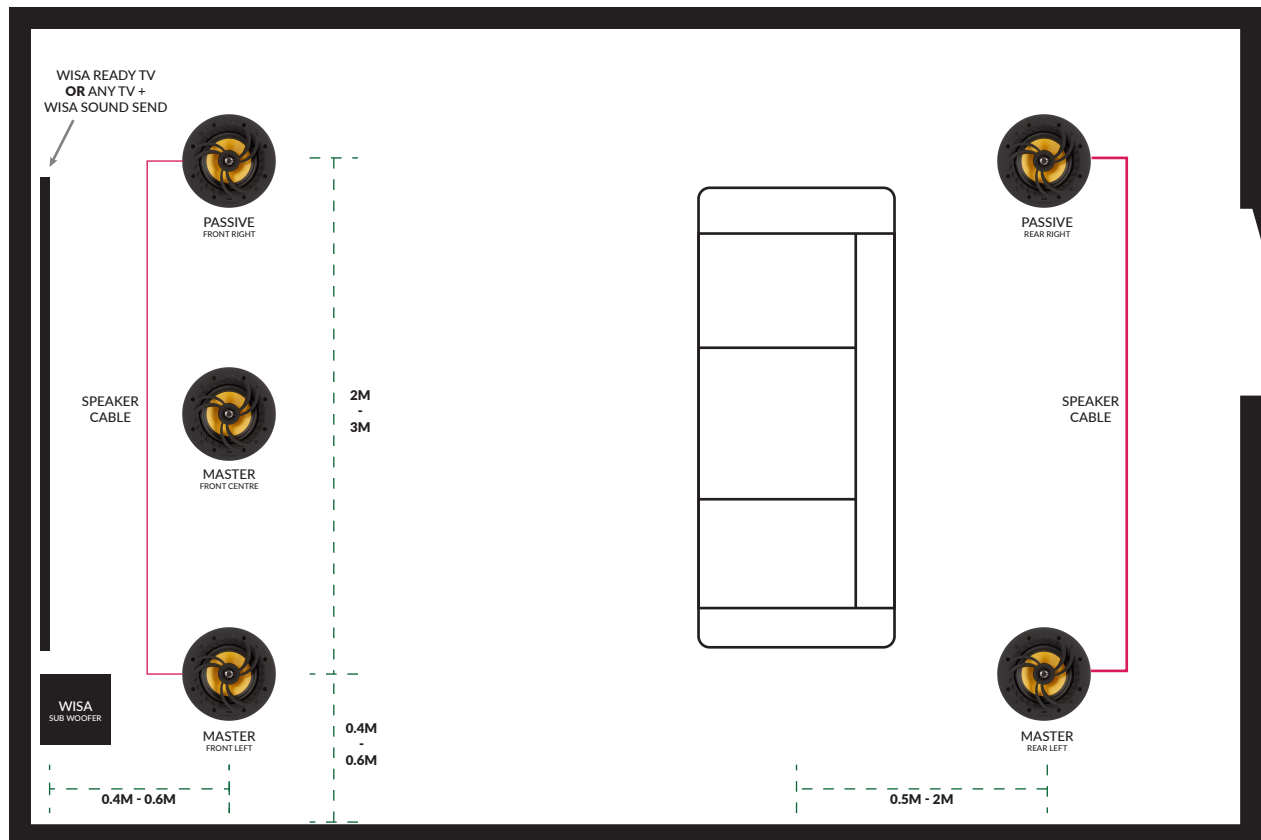

5.1 LITHE AUDIO IN-CEILING SURROUND SOUND SETUP

2 X PAIRS + SINGLE PRO SERIES WITH WISA

7.1 LITHE AUDIO IN-CEILING SURROUND SOUND SETUP

3 X PAIRS + SINGLE PRO SERIES WITH WISA