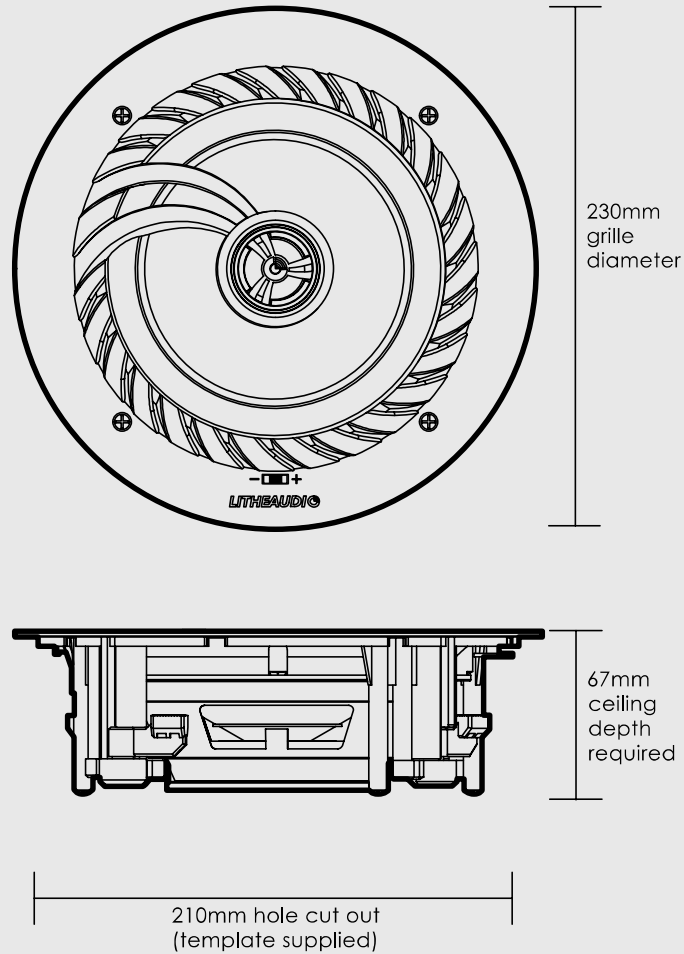

PASSIVE LOW PROFILE

CEILING SPEAKER

LOW PROFILE

This Lithe Audio Ceiling Speaker is the perfect audio solution for your bathroom. Lower 67mm profile and the same great sound, for those more difficult places to install speakers.

Our designers have crafted a product that combines practicality with that wow factor your bathroom deserves.

LITHEAUDIO

SPECIFICATIONS / FEATURES

Speaker Spec

Woofer: 6.5" Polypropylene Cone
Tweeter: 0.75" Titanium Cone
Impedance: 8 Ohms
RMS Power: 30W RMS
Sound Quality THD+N 0.009%, 77Hz-20kHz
Sensitivity (1W/1m): 90dB
Audio Sample Rate: 8KHz

210mm cut-out diameter
Weight: 1.04kg
Dimensions: (W x D) 234 x 67 mm
Limited Warranty: 2 Year

What's in the box

Passive Low Profile Ceiling Speaker
Frameless Magnetic Grille
Cutting template
Instruction manual