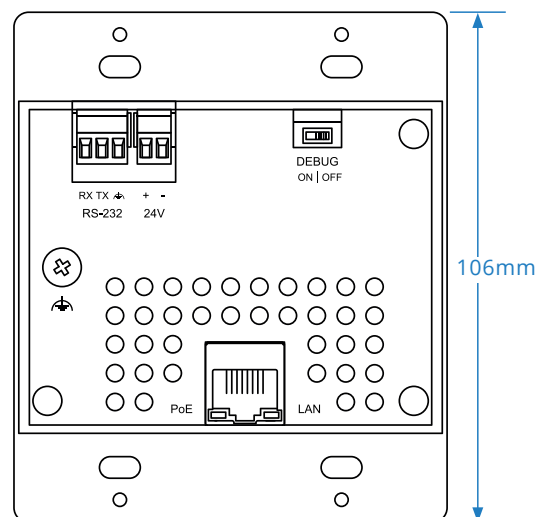

IP Multicast HDMI 2.0 & USB-C Video Wallplate Transmitter

Description

Our HDMI 2.0 Multicast distribution platform allows virtually latency free (1 frame) distribution of HDMI video over a 1GB Network switch. The IP300UHD-WP Transmitter is an industry leading 4K HDMI 2.0 HDCP 2.2 transmitter that using visually lossless compression technology delivers switchable HDMI or USB-C, Bi-directional RS-232 & USB/KVM up to lengths of 100m over standard network architecture.

The IP300UHD-WP can be powered via PoE from the network switch or locally should the switch not support PoE. The IP300UHD-WP is compatible with our IP300UHD-TX/RX and IP350UHD-TX/RX products and with multiple configuration options available, the Multicast solution is ideal for both commercial and residential installations.

Key Features

- Advanced 4K HDMI 2.0 video over 1 Gb Network
- Virtually unlimited system size
- Extends HDMI / USB-C up to a distance of 100m over a single CAT cable
- Manual and / or auto source switching of inputs
- Supports up to 4K UHD 60Hz 4:4:4
- Supports HDR, HDR10+ & Dolby Vision
- Supports all known HDMI audio formats including Dolby Atmos, Dolby TrueHD, Dolby Digital Plus and DTS-HD Master Audio transmission
- Advanced signal management for independent routing of RS-232, USB/KVM, audio and video
- PoE (Power over Ethernet) to power Blustream products from PoE switch
- Local 24V power supply (should Ethernet switch not support PoE)
- HDCP 2.2 compliant with advanced EDID management
- Compatible with Blustream IP300UHD-TX/RX and IP350UHD-TX/RX products
- Dual US Decora faceplate surround and backbox compatibility
- Our IP300 Series Multicast system features flexible deployment options including:
  - Matrix distribution (requires 1Gb network switch)
  - Video wall (requires 1Gb network switch)
  - One-to-one HDMI extender (no network switch required)
  - One-to-many HDMI extender (no network switch required)

Blustream cannot be held responsible for errors in typography or photography. Specifications are subject to change without notice.