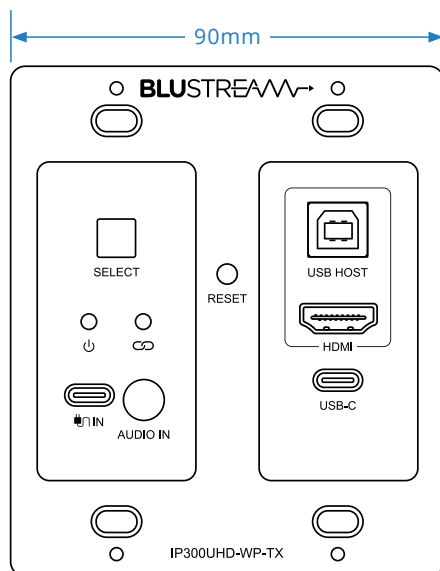

IP Multicast HDMI 2.0 & USB-C Video Wallplate Transmitter

Description

Our HDMI 2.0 Multicast distribution platform allows virtually latency free (1 frame) distribution of HDMI video over a 1GB Network switch. The IP300UHD-WP Transmitter is an industry leading 4K HDMI 2.0 HDCP 2.2 transmitter that using visually lossless compression technology delivers switchable HDMI or USB-C, Bi-directional RS-232 & USB/KVM up to lengths of 100m over standard network architecture.

The IP300UHD-WP can be powered via PoE from the network switch or locally should the switch not support PoE. The IP300UHD-WP is compatible with our IP300UHD-TX/RX and IP350UHD-TX/RX products and with multiple configuration options available, the Multicast solution is ideal for both commercial and residential installations.

Key Features

- Advanced 4K HDMI 2.0 video over 1 Gb Network
- Virtually unlimited system size
- Extends HDMI / USB-C up to a distance of 100m over a single CAT cable
- Manual and / or auto source switching of inputs
- Supports up to 4K UHD 60Hz 4:4:4
- Supports HDR, HDR10+ & Dolby Vision
- Supports all known HDMI audio formats including Dolby Atmos, Dolby TrueHD, Dolby Digital Plus and DTS-HD Master Audio transmission
- Advanced signal management for independent routing of RS-232, USB/KVM, audio and video
- PoE (Power over Ethernet) to power Blustream products from PoE switch
- Local 24V power supply (should Ethernet switch not support PoE)
- HDCP 2.2 compliant with advanced EDID management
- Compatible with Blustream IP300UHD-TX/RX and IP350UHD-TX/RX products
- Dual US Decora faceplate surround and backbox compatibility
- Our IP300 Series Multicast system features flexible deployment options including:
  - Matrix distribution (requires 1Gb network switch)
  - Video wall (requires 1Gb network switch)
  - One-to-one HDMI extender (no network switch required)
  - One-to-many HDMI extender (no network switch required)

Blustream cannot be held responsible for errors in typography or photography. Specifications are subject to change without notice.