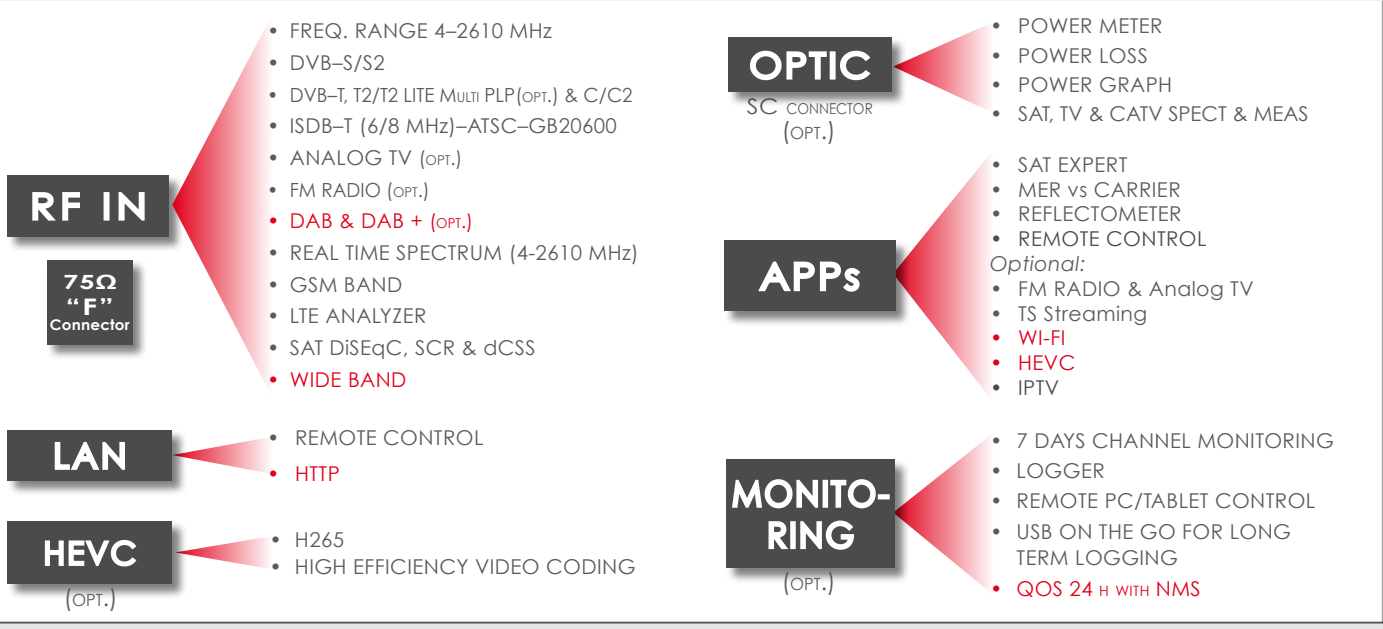

1. **NEW OPTIONS**
2. WiFi
   - HEVC H265
   - OPTIC
   - WIDE BAND
   - IPTV

FULL TOUCH Excludable   **EXCLUSIVE DUAL COMMANDS**   **MECHANICAL Keys & Encoder**