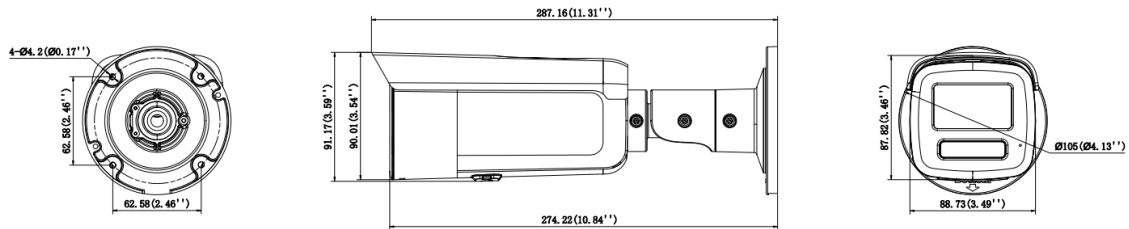

Dimension	286.7 mm × 93.3 mm × 91.2 mm (11.3" × 3.7" × 3.6")
Package Dimension	386 mm × 156 mm × 155 mm (15.2" × 6.1" × 6.1")
Weight	Approx. 1200 g (2.7 lb.)
With Package Weight	Approx. 1745 g (3.9 lb.)
Storage Conditions	-30 °C to 60 °C (-22 °F to 140 °F). Humidity 95% or less (non-condensing)
Startup and Operating Conditions	-30 °C to 60 °C (-22 °F to 140 °F). Humidity 95% or less (non-condensing)
General Function	Heartbeat, mirror, flash log, password reset via email, pixel counter, anti-banding
Language	33 languages: English, Russian, Estonian, Bulgarian, Hungarian, Greek, German, Italian, Czech, Slovak, French, Polish, Dutch, Portuguese, Spanish, Romanian, Danish, Swedish, Norwegian, Finnish, Croatian, Slovenian, Serbian, Turkish, Korean, Traditional Chinese, Thai, Vietnamese, Japanese, Latvian, Lithuanian, Portuguese (Brazil), Ukrainian
Approval	
EMC	CE-EMC: EN 55032:2015+A1:2020, EN 50130-4:2011+A1:2014, EN IEC 61000-3-2:2019+A1:2021, EN 61000-3-3:2013+A1:2019+A2:2021, RCM: AS/NZS CISPR 32: 2015, IC: ICES-003: Issue 7, KC: KN32: 2015, KN35: 2015
Safety	UL: UL 62368-1, CB: IEC 62368-1: 2014+A11, CE-LVD: EN 62368-1: 2014/A11: 2017
Environment	CE-RoHS: 2011/65/EU
Protection	IP67: IEC 60529-2013
Anti-Corrosion Protection	NEMA 4X (NEMA 250-2018)

▪ Available Model

DS-2CD2T87G3-LIY(2.8mm)

DS-2CD2T87G3-LIY(4mm)

DS-2CD2T87G3-LIY(2.8mm)(Black)

▪ **Dimension**

SPEC

Unit: mm(inch)

▪ **Accessory**

▪ **Optional**

DS-1275ZJ-SUS Vertical pole mount	DS-1276ZJ-SUS Corner mount	DS-1260ZJ Junction box	DS-1280ZJ-S Junction box	DS-1275ZJ-S-SUS Vertical pole mount
