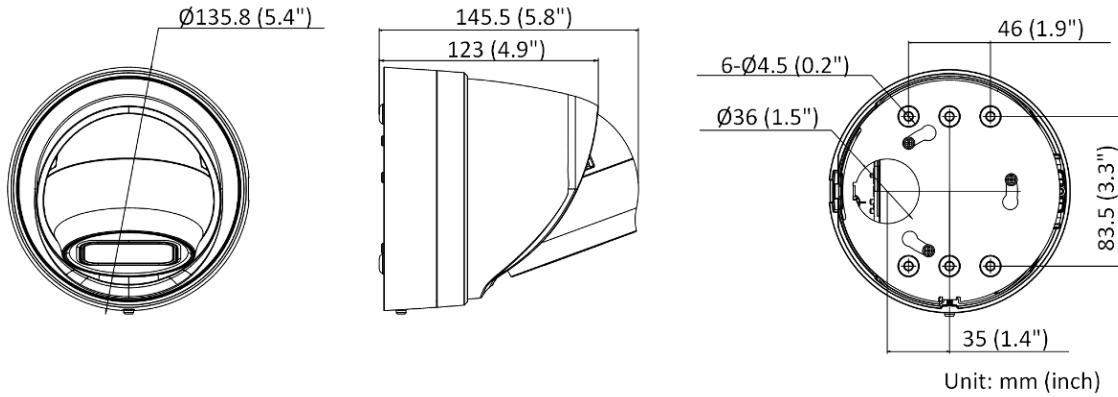

▪ **Available Model**

DS-2CD2H46G2-IZS (2.8 to 12 mm)

▪ **Dimension**

▪ **Accessory**

▪ **Optional**

DS-1476ZJ-SUS Corner Mount	DS-1473ZJ-135B Wall Mount	DS-1475ZJ-SUS Vertical Pole Mount	DS-1473ZJ-135 Wall Mount	DS-1471ZJ-135 Pendant Mount