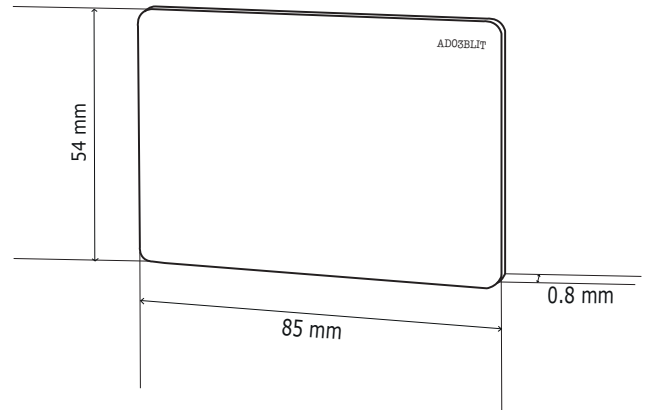

## Product Specifications

<b>Material:</b>	PVC
<b>Technology:</b>	MIFARE®, DESFire® EV2
<b>Frequency:</b>	13.56 MHz
<b>Integration:</b>	ATRIUM KRYPTO Access Control
<b>Weight:</b>	4 g