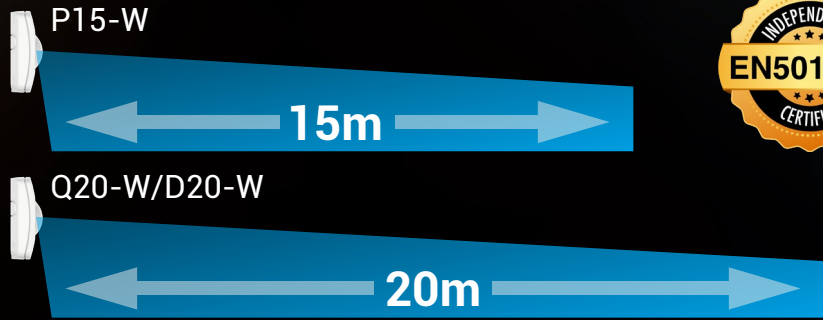

D20-W : Wireless 20m Dual Tech

- 20m / 85° coverage
- Quad pyro + k-band microwave
- Dual tech / PetWise / CloakWise modes
- EN50131-2-4 Grade 2

Installer details:

Texecom

Outstanding catch performance

Texecom's design team started with the perfect optical geometry for motion sensing, and developed a beautiful minimalist low-profile design that celebrates, rather than hides, its optical prowess.

Note: Coverage patterns differ when in PetWise mode.

Model	Part Number	Description	Mounting	EN Grade	Compliance	Options	Pyro	Microwave	Range	Coverage	Mounting Height	LED
P15-W	GDA-0001	Wireless 15m PIR 868MHz	Wall	G2	EN50131-2-2	PW	Dual		15m	90°	1.5m - 3m	Tri-Colour
Q20-W	GDB-0001	Wireless 20m Quad PIR 868MHz	Wall	G2	EN50131-2-2	PW	Quad		20m	90°	1.5m - 3m	Tri-Colour
D20-W	GDC-0001	Wireless 20m Dual Tech 868MHz	Wall	G2	EN50131-2-4	PW, CW, DT	Quad	•	20m	85°	1.5m - 3m	Tri-Colour

Options key : PW = PetWise mode CW = CloakWise mode DT = Dual Technology mode

Peerless wireless connectivity

All wireless Capture models feature the same form-factor as their wired counterparts, EN Grade 2 certification and Texecom's multi award-winning *Ricochet* mesh technology for commercial grade wireless performance.