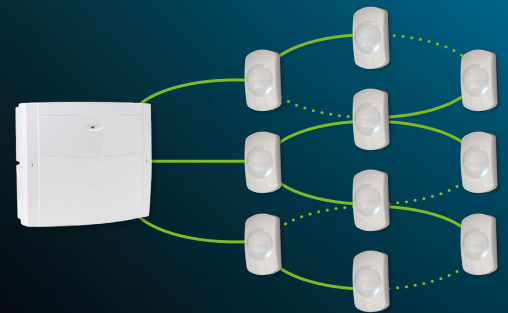

Install in seconds

Speed up your installations and spend less time installing devices. Capture has been designed with the installer in mind and includes a host of installer friendly features, making installation and commissioning a doddle.

Applications

Capture motion detectors excel in a wide variety of professional security applications.