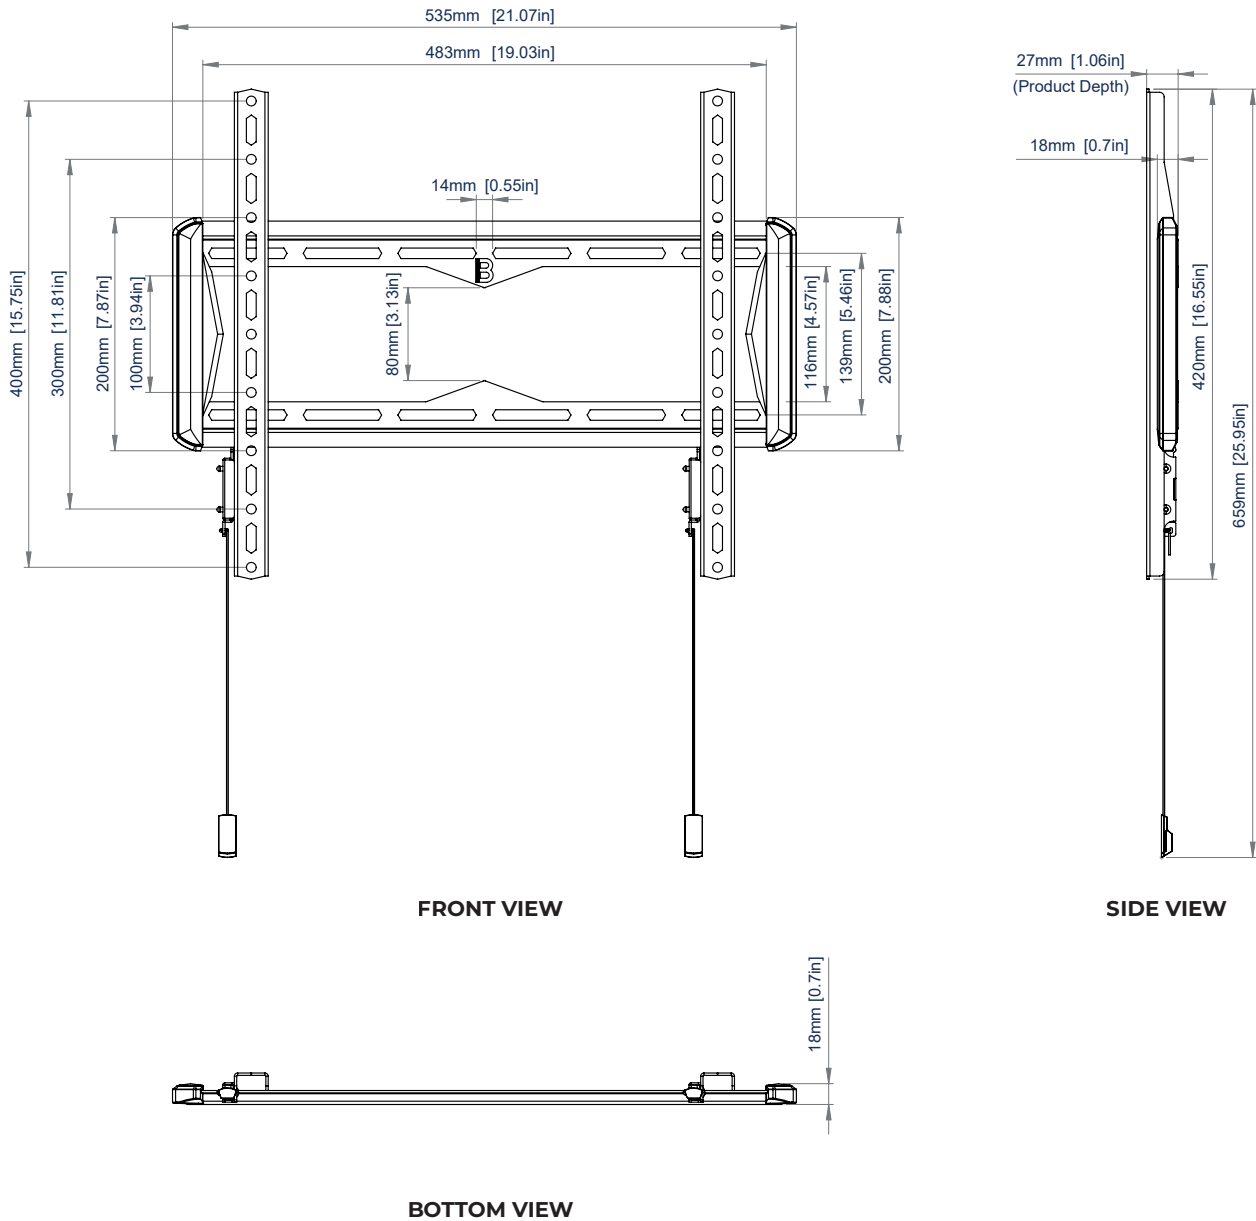

ORDERING INFORMATION

COLOUR	ORDER REF	EAN
Black	BT5441/B	5019318308765

RELATED PRODUCTS

PRODUCT CODE	NAME	DESCRIPTION
BT5442	Flat Screen Fixed Wall Mount	Designed to mount screens up to 80"
BT8441	Fixed Flat Screen Wall Mount	Designed to mount screens up to 55"
BT8431	Flat Screen Wall Mount with Tilt	Designed to mount screens up to 55"
BT8226	Flat Screen Wall Mount with Tilt & Swivel	Double Arm solution designed to mount screens up to 65"

SS-V1-BT5441-110924