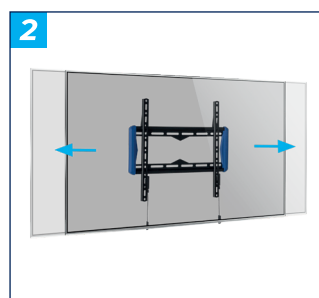

FLAT SCREEN WALL MOUNT FOR SCREENS UP TO 65"

B-Tech Elements products offer the core traits that B-Tech is known for, exceptional build quality, strength, and reliability, without some of the premium features typically reserved for our flagship mounts. Designed for medium to large-sized screens, the **BT5441** is a slim profile flat screen wall mount capable of mounting displays of up to 50kg at a depth of just 27mm from the wall. Perfect for hospitality and similar applications, the mount includes a universal interface compatible with VESA patterns up to 450 x 400mm. For added convenience, built-in lateral adjustment and a quick-release locking mechanism are featured, ensuring a flexible, hassle-free installation.

SPECIFICATIONS

Recommended screen size	up to 65"
Max load	50kg
VESA® & non-VESA fixings	up to 450 x 400mm
Distance from wall	27mm

FEATURES

- 1 Low-profile design mounts screen only 27mm from the wall
 - 2 Lateral adjustment of the screen once mounted
 - 3 Easy-to-use locking and release mechanism with a pull-to-release cord
 - 4 Simple 'hook-on' installation with all mounting hardware included
- Contemporary design featuring aesthetic end caps

RECOMMENDED MAX SCREEN	MAX LOAD	MAX VESA	POST INSTALL ALIGNMENT	QR CODE
65" 165cm	50kg	400 x 400	← →	

ORDERING INFORMATION

COLOUR	ORDER REF	EAN
Black	BT5441/B	5019318308765

RELATED PRODUCTS

PRODUCT CODE	NAME	DESCRIPTION
BT5442	Flat Screen Fixed Wall Mount	Designed to mount screens up to 80"
BT8441	Fixed Flat Screen Wall Mount	Designed to mount screens up to 55"
BT8431	Flat Screen Wall Mount with Tilt	Designed to mount screens up to 55"
BT8226	Flat Screen Wall Mount with Tilt & Swivel	Double Arm solution designed to mount screens up to 65"