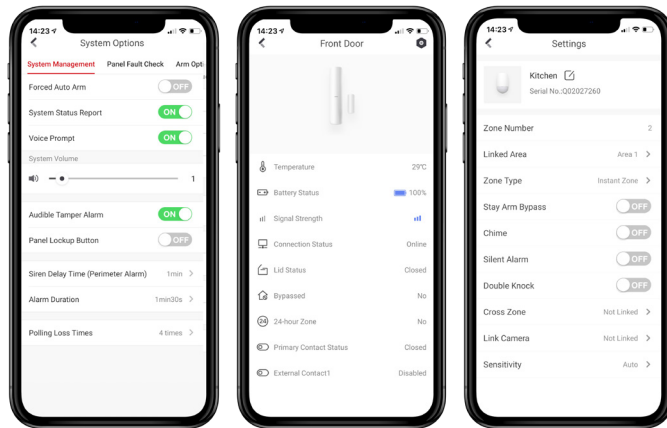

With the AX PRO, the entire range of security, safety and video products deliver the same stylish, professional and uniform finish with equally outstanding performance.

Ease of Installation

The smart installation choice

With faster installation and flexibility, over time the panel auto-adapts to changing ISP or equipment; now that's clever through features like auto-enrollment and quick-install peripherals, you can do more.

App Programming

It's all in the app

One manufacturer, one interface. With the AX PRO, the power is in your hands; manage multiple systems through the Hik-ProConnect app and web interface, configure devices, control video and monitor. A total system with total control.