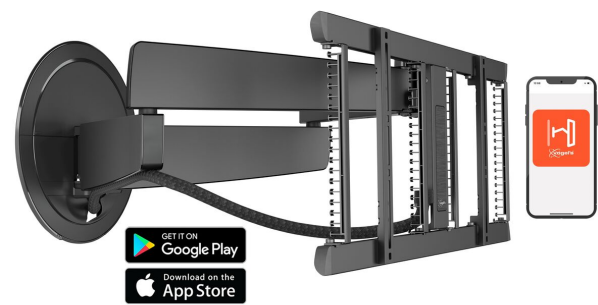

## TVM 7675 Motorized TV Wall Mount (black)

### Key Benefits

- Turns automatically and through Siri Voice/Shortcuts, app or remote control
- Our most innovative design to date - stylish in any interior
- Fully integrated Cable Inlay System (CIS®) - Connect, protect and hide your cables from wall to TV
- 7 programmable presets
- Make your mounting system complete with a matching aluminium cable column

### Motorized TV mount with unmatched design

The SIGNATURE MotionMount TV wall mount is the absolute top model from Vogel's. The motorized TV wall mount automatically turns toward you when you turn on your TV. The refined design blends seamlessly with large, ultra-slim TVs, such as OLED and QLED TVs. You can operate the wall mount via voice, app or remote control. The wall mount is suitable for screens from 40 to 77 inches in size and with a maximum weight of 35 kg. You can turn your TV up to 120° for maximum viewing pleasure.