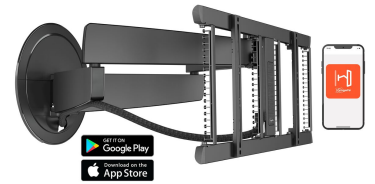

Specifications

Article number (SKU)	8876750
Colour	Black
EAN single box	8712285350603
Product size	L
Height	452
Width	792
TÜV certified	Yes
Turn	Forward and turning motion (up to 120°)
Guarantee electrical parts	2 years
Min. screen size (inch)	40
Max. screen size (inch)	77
Max. weight load (kg/Lbs)	35 / 77.16
Max. height of interface (mm)	452
Max. width of interface (mm)	792
App Controlled	Yes
Cable management	Integrated cable management CIS® Cable Inlay System Cable sleeve
Certifications	CE TÜV
Max. distance to the wall (mm / inch)	715 / 28.15
Max. horizontal hole pattern (mm)	600
Max. vertical hole pattern (mm)	400
Min. distance to the wall (mm / inch)	77 / 3.03
Motorized	Yes
Number of pivot points	4
Remote controlled	Yes
Voltage	100-240V, 50/60 Hz

VOGEL'S HOLDING BV (©)

All rights reserved.
Subject to printing errors,
technical and price
amendments.

Date: 2023-02-13

Vogel's. For Sure.