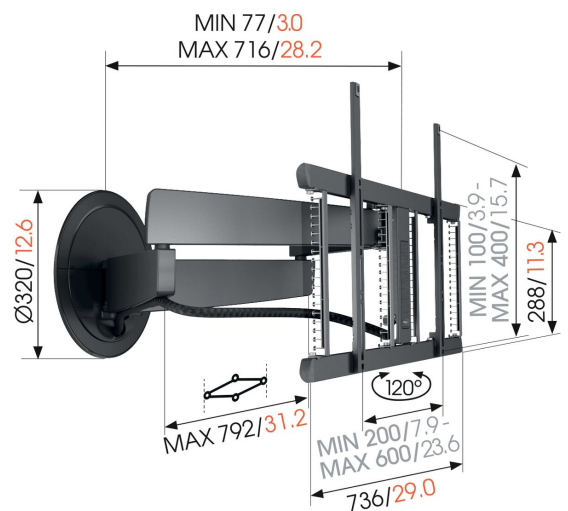

## TVM 7675 Motorized TV Wall Mount (black)

### Key Benefits

- Turns automatically and through Siri Voice/Shortcuts, app or remote control
- Our most innovative design to date - stylish in any interior
- Fully integrated Cable Inlay System (CIS®) - Connect, protect and hide your cables from wall to TV
- 7 programmable presets
- Make your mounting system complete with a matching aluminium cable column

### Motorized TV mount with unmatched design

The SIGNATURE MotionMount TV wall mount is the absolute top model from Vogel's. The motorized TV wall mount automatically turns toward you when you turn on your TV. The refined design blends seamlessly with large, ultra-slim TVs, such as OLED and QLED TVs. You can operate the wall mount via voice, app or remote control. The wall mount is suitable for screens from 40 to 77 inches in size and with a maximum weight of 35 kg. You can turn your TV up to 120° for maximum viewing pleasure.

# Specifications

Article number (SKU)	8876750
Colour	Black
EAN single box	8712285350603
Product size	L
Height	452
Width	792
TÜV certified	Yes
Turn	Forward and turning motion (up to 120°)
Guarantee electrical parts	2 years
Min. screen size (inch)	40
Max. screen size (inch)	77
Max. weight load (kg/Lbs)	35 / 77.16
Max. height of interface (mm)	452
Max. width of interface (mm)	792
App Controlled	Yes
Cable management	Integrated cable management CIS® Cable Inlay System Cable sleeve
Certifications	CE TÜV
Max. distance to the wall (mm / inch)	715 / 28.15
Max. horizontal hole pattern (mm)	600
Max. vertical hole pattern (mm)	400
Min. distance to the wall (mm / inch)	77 / 3.03
Motorized	Yes
Number of pivot points	4
Remote controlled	Yes
Voltage	100-240V, 50/60 Hz