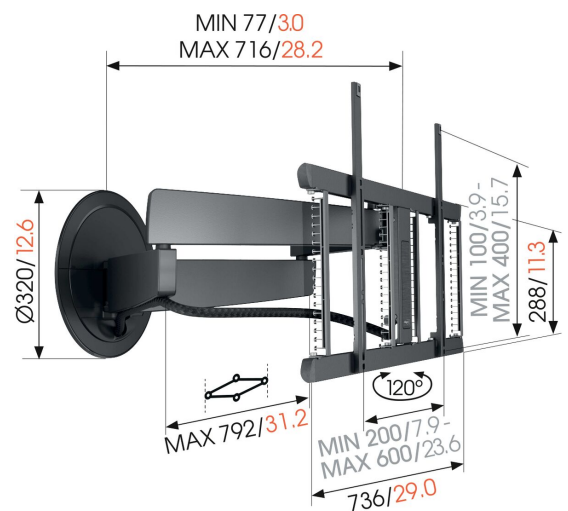

TVM 7655 Full-Motion TV Wall Mount (black)

Key Benefits

- Smooth OneFinger™ Movement - Thanks to coated bearings and precision steel shafts
- Our most innovative design to date - stylish in any interior
- Fully integrated Cable Inlay System (CIS®) - Connect, protect and hide your cables from wall to TV
- 3D-Leveling™ - Precisely level your TV after installation, even on slanted walls
- Make your mounting system complete with a matching aluminium cable column

Full-motion TV wall mount with unmatched design

With the DesignMount TV wall mount from the SIGNATURE series, you bring an absolute design statement into your home. The TV wall mount is in a class of its own when it comes to design, quality and experience. The stylish, minimalistic design blends seamlessly with the latest generation of large, slim TVs, such as OLED and QLED TVs. The TV wall mount is suitable for screens from 40 to 77 inches in size and with a maximum weight of 35 kg. You can turn it up to 120° for maximum viewing pleasure.

mm/inch
VESA mounting holes

TVM 7655 Full-Motion TV Wall Mount (black)

Specifications

Article number (SKU)	8876550
Colour	Black
EAN single box	8712285350580
Product size	L
Height	452
Width	792
TÜV certified	Yes
Turn	Forward and turning motion (up to 120°)
Guarantee	15 years
Min. screen size (inch)	40
Max. screen size (inch)	77
Max. weight load (kg/Lbs)	35 / 77.16
Max. height of interface (mm)	452
Max. width of interface (mm)	792
Cable management	Integrated cable management CIS® Cable Inlay System Cable sleeve
Certifications	TÜV
Integrated soundbar	No
Max. distance to the wall (mm / inch)	715 / 28.15
Max. horizontal hole pattern (mm)	600
Max. vertical hole pattern (mm)	400
Min. distance to the wall (mm / inch)	77 / 3.03
Number of pivot points	4
Remote controlled	No