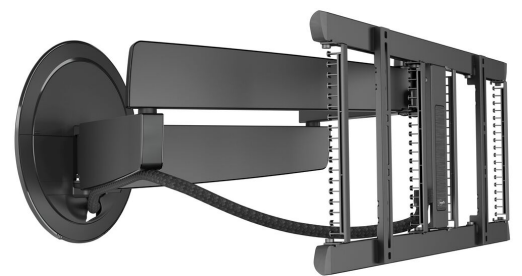

TVM 7655 Full-Motion TV Wall Mount (black)

Key Benefits

- Smooth OneFinger™ Movement - Thanks to coated bearings and precision steel shafts
- Our most innovative design to date - stylish in any interior
- Fully integrated Cable Inlay System (CIS®) - Connect, protect and hide your cables from wall to TV
- 3D-Leveling™ - Precisely level your TV after installation, even on slanted walls
- Make your mounting system complete with a matching aluminium cable column

Full-motion TV wall mount with unmatched design

With the DesignMount TV wall mount from the SIGNATURE series, you bring an absolute design statement into your home. The TV wall mount is in a class of its own when it comes to design, quality and experience. The stylish, minimalistic design blends seamlessly with the latest generation of large, slim TVs, such as OLED and QLED TVs. The TV wall mount is suitable for screens from 40 to 77 inches in size and with a maximum weight of 35 kg. You can turn it up to 120° for maximum viewing pleasure.

mm/inch
VESA mounting holes

TVM 7655 Full-Motion TV Wall Mount (black)

Specifications

Article number (SKU)	8876550
Colour	Black
EAN single box	8712285350580
Product size	L
Height	452
Width	792
TÜV certified	Yes
Turn	Forward and turning motion (up to 120°)
Guarantee	15 years
Min. screen size (inch)	40
Max. screen size (inch)	77
Max. weight load (kg/Lbs)	35 / 77.16
Max. height of interface (mm)	452
Max. width of interface (mm)	792
Cable management	Integrated cable management CIS® Cable Inlay System Cable sleeve
Certifications	TÜV
Integrated soundbar	No
Max. distance to the wall (mm / inch)	715 / 28.15
Max. horizontal hole pattern (mm)	600
Max. vertical hole pattern (mm)	400
Min. distance to the wall (mm / inch)	77 / 3.03
Number of pivot points	4
Remote controlled	No