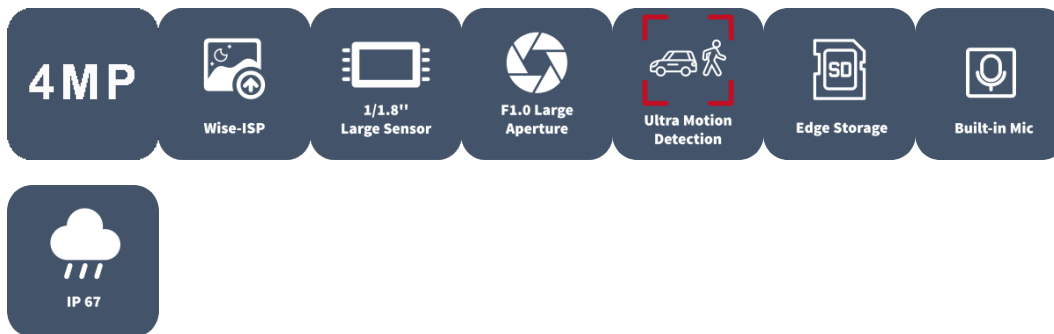

4MP ColorHunter with Wise-ISP Fixed Eyeball Network Camera

IPC3624LE-ADF28(40)K-WP

Features

- High quality image with 4MP, 1/1.8"CMOS sensor and F1.0 aperture lens
- 4MP (2688*1520)@ 25/20fps; 4MP (2560*1440)@ 25/20fps; 3MP (2304*1296) @30/25fps; 2MP (1920*1080) @30/25fps;
- Ultra 265, H.265, H.264, MJPEG
- Support ColorHunter with Wise-ISP technology, deeply optimizing color, detail, and smear effects in extremely low-light scenes
- 120dB true WDR technology enables clear image in strong light scene
- Support 9:16 Corridor Mode
- Built-in Mic
- White Light, up to 30m (98ft) warm light distance
- Supports 512 GB Micro SD card
- IP67 protection

DORI Distance (Identify)	IPC3624LE-ADF28K-WP:4.3(14.3ft) IPC3624LE-ADF40K-WP:6.2(20.4ft)
Illuminator	Description
Supplemental Light	Warm Light
Illumination Distance (Warm Light)	30 m (98.4 ft)
Light On/Off Control	Auto/Manual
Video	Description
Video Compression	Ultra 265, H.265, H.264, MJPEG
H.264 Code Profile	Baseline profile, Main profile, High profile
Frame Rate	Main Stream: 4MP (2688*1520), Max 25fps;4MP (2560*1440), Max 25fps; 3MP (2304*1296), Max 30fps; 1080P (1920*1080), Max 30fps; Sub Stream: 720P (1280*720), Max 30fps; D1 (720*576), Max 30fps; 640*360,Max 30fps;
Video Bit Rate	128 Kbps ~ 6144 Kbps
U-code	Support
OSD	Up to 4 OSDs
Privacy Mask	Up to 4 areas
ROI	Support
Video Stream	Dual Streams
Image	Description
White Balance	Auto, Outdoor, Fine Tune, Sodium Lamp, Locked, Auto2
Digital Noise Reduction	2D/3D DNR
Smart Illumination	Support
Flip	Normal, Flip Vertical, Flip Horizontal, 180°, 90° Clockwise, 90° Anti-clockwise
Dewarping	N/A
HLC	Support
BLC	Support
Defog	Digital Defog
Events	Description
Basic Detection	Motion Detection, Ultra Motion Detection, Tampering Alarm, Audio Detection
General Function	Watermark, IP Address Filtering, Access Policy, ARP Protection, RTSP Authentication, User Authentication, HTTP Authentication