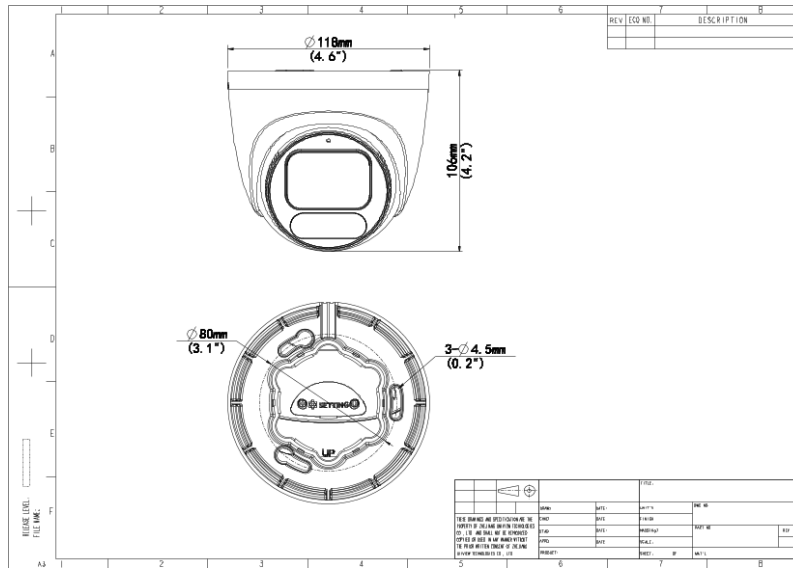

Dimensions

Accessories

TR-JB03-I-IN

Junction Box for Plastic Turret Camera (Support wiring from behind)

TR-JB07/WM03-G-IN

Wall Mounting Assembling Bracket for 32 Fix-dome&Mini Fix-dome&Plastic Turret Camera

TR-WM03-D-IN

Wall Mounting Bracket for 32 Fix-dome&Mini Fix-dome&Plastic Turret Camera

TR-A01-IN

NPT 3/4" Waterproof Cable Gland

TR-UP06-IN

Universal Pole Mounting Bracket

TR-UC08-C

Bullet&Dome Corner Mounting Bracket