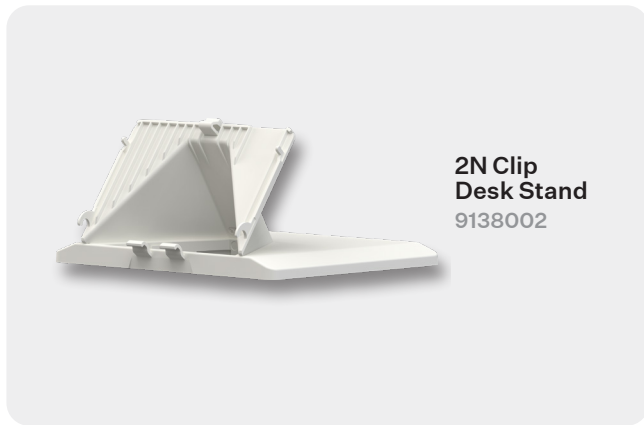

Variants

Technical Parameters

Mechanical properties

Dimensions	150.7 (W) x 61.6 (H) x 99 (D) mm 5.93 (W) x 2.43 (H) x 3.9 (D) inches
Material	plastic (PC 2407)

Technical Drawing