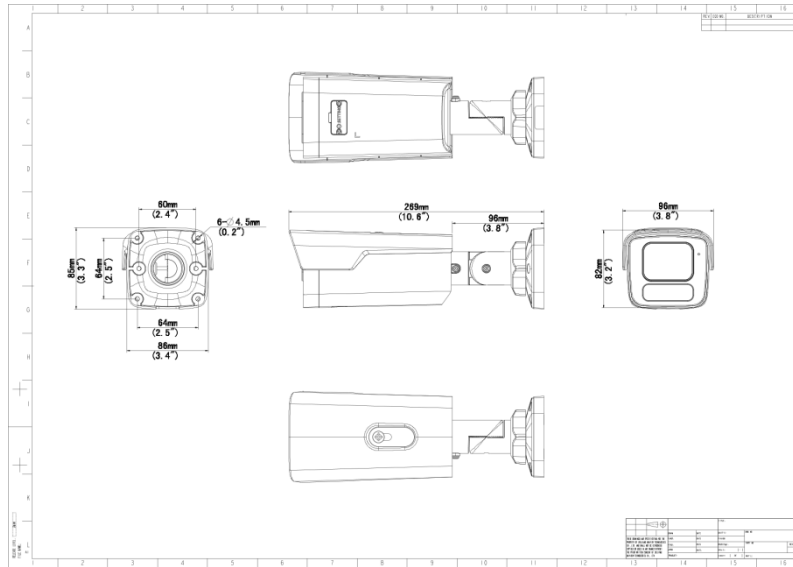

- 130dB true WDR technology enables clear image in strong light scene
- Support 9:16 Corridor Mode
- Alarm:1 in/1 out, Audio: 1 in/1 out, Built-in Mic
- Smart IR, up to 80m (262 ft) IR distance
- Supports 512 G Micro SD card
- IP67 protection

## Specifications

Camera	Description
Max Resolution	5 MP
Sensor	1/2.7" CMOS
Min. Illumination	Colour: 0.002 lux (F1.6, AGC ON) 0 lux with IR on
Day/Night	IR-cut filter with auto switch (ICR)
Shutter	Auto/Manual, 1 ~ 1/100000s
Adjustment Angle	Pan: 0° ~ 360°, Tilt: 0° ~ 90°, Rotate: 0° ~ 360°
S/N	>56dB
WDR	130dB
Lens	Description
Focal Length	IPC2B15SS-ADF28K-I1:2.8 mm IPC2B15SS-ADF40K-I1:4.0 mm
Iris Type	Fixed
Iris	F1.6
Field of View (H)	IPC2B15SS-ADF28K-I1:110.0° IPC2B15SS-ADF40K-I1:91.2°
Field of View (V)	IPC2B15SS-ADF28K-I1:58.7° IPC2B15SS-ADF40K-I1:43.7°
Field of View (D)	IPC2B15SS-ADF28K-I1:130° IPC2B15SS-ADF40K-I1:95.3°
DORI	Description
DORI Distance (Lens)	IPC2B15SS-ADF28K-I1:2.8mm IPC2B15SS-ADF40K-I1:4.0mm

## Dimensions