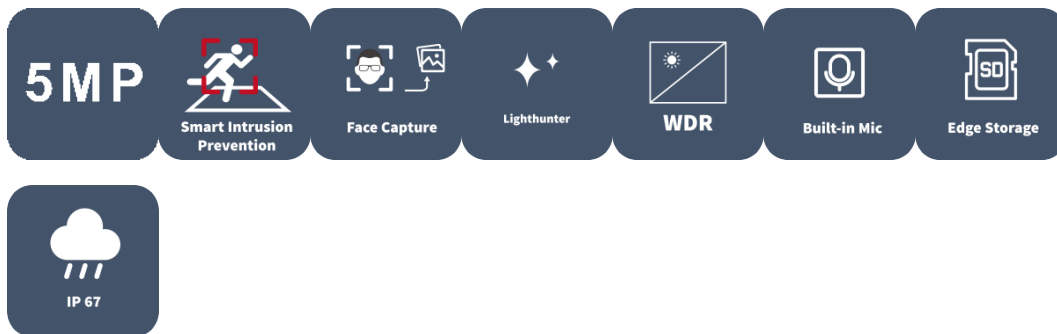

# 5MP HD Intelligent Lighthunter IR Fixed Bullet Network Camera

IPC2B15SS-ADF28(40)K-I1

## Features

- High quality image with 5MP, 1/2.7"CMOS sensor
- 5MP (2880\*1620)@ 30/25(default)fps; 4MP (2560\*1440)@ 30/25fps; 3MP (2304\*1296) @30/25fps; 2MP (1920\*1080) @30/25fps
- Ultra 265, H.265, H.264, MJPEG
- Intelligent perimeter protection, include cross line, intrusion, enter area, leave area detection
- Based on target classification, smart intrusion prevention significantly reduce false alarm caused by leaves, birds and lights etc., accurately focus on human and, motor vehicle and non-motor vehicle
- Intelligent People Flow Counting and Crowd Density Monitoring
- Smart intrusion prevention with Color retrieval
- Auto Scene Match (ASM) (Only WDR)
- LightHunter technology ensures ultra-high image quality in low illumination environment

- 130dB true WDR technology enables clear image in strong light scene
- Support 9:16 Corridor Mode
- Alarm:1 in/1 out, Audio: 1 in/1 out, Built-in Mic
- Smart IR, up to 80m (262 ft) IR distance
- Supports 512 G Micro SD card
- IP67 protection