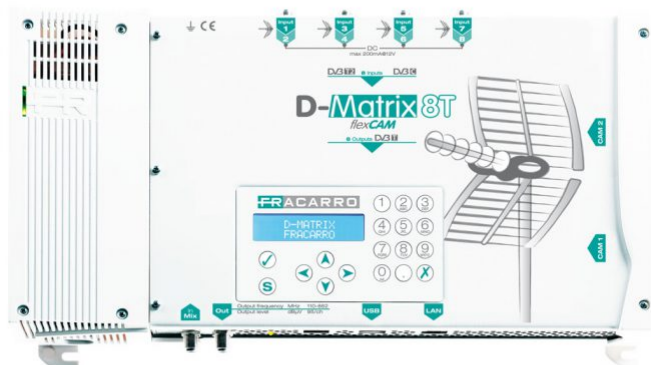

D-MATRIX-8T

D-Matrix series, compact head end for transmodulation from 8 DVB-T/T2 multiplex to 8 DVB-T multiplex, 2 common interfaces

CODE

283133

Inputs

Input no.

8 (2 TV tuners per connector)

Outputs

DVB-T Modulation

DVB-C Modulation

Features