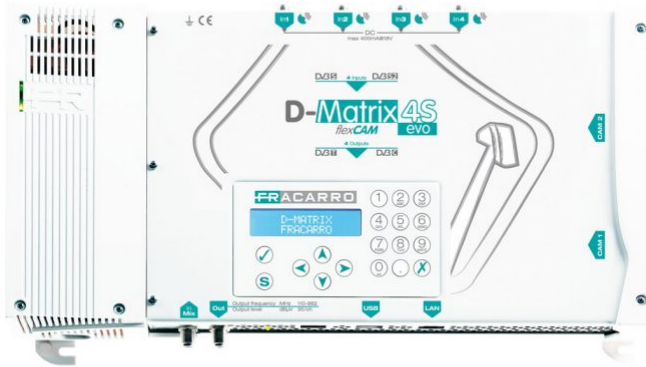

## D-MATRIX-4S EVO

D-Matrix series, compact head end for transmodulation from 4 DVB-S2 transponders to 4 DVB-T multiplex, 3 flex common interfaces

**CODE**

283132

**Inputs**

Input no.

4

**Outputs**

**DVB-T Modulation**

**DVB-C Modulation**

**Features**