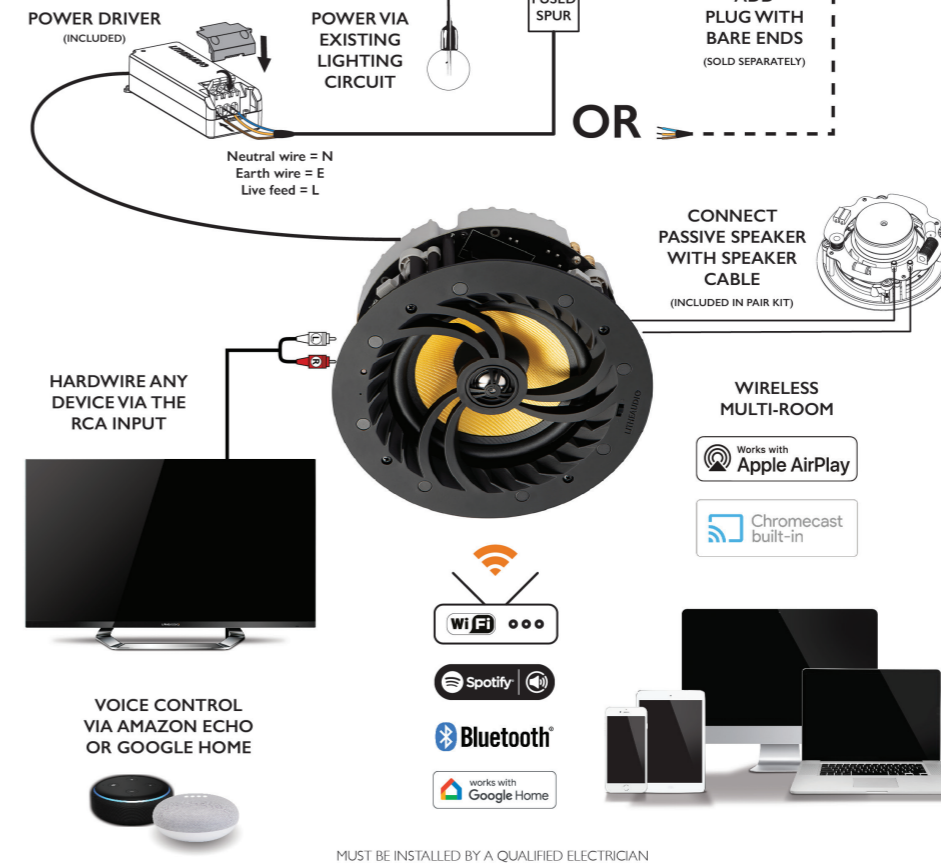

WiFi MULTI-ROOM CEILING SPEAKER

SPECIFICATIONS / FEATURES

LITHEAUDIO WiFi CONNECTIONS DIAGRAM

DIMENSIONS

Features

- Multi-Room Audio**
Seamlessly stream high quality audio from your phone
- All-In-One System**
Amplifier & comprehensive connectivity options all built-in, just add power from your lighting circuit or simply plug in to socket
- Stream Via AirPlay 2, Chromecast or Bluetooth**
Stream music directly from your Smart Phone / Tablet using Bluetooth or control multiple rooms at the same time with AirPlay 2 and Chromecast.
- Amplifier Built-In**
Powerful 60W RMS Class D amplifier
- RCA Input**
Hardwire a turntable, PC or your old iPod
- Lite Audio App**
Rename, zone and adjust speakers in our intuitive app on Android and IOS
- High Quality Audio**
Delivering superb sound quality with pin sharp clarity

Speaker Spec

- Sound Quality THD+N<0.009%, 65Hz-20kHz (+/- 3dB)
- RMS Power: 60W RMS
- Impedance: 8 Ohms nominal
- Sensitivity (1W/1m): 90dB
- Digital Class D Amplifier
- Audio Sample Rate: 8KHz
- Woofer: 6.5" Woven Glass Fibre cone / Polypropylene Cone (IP44)
- Tweeter: 0.75" Titanium Cone
- Transformer Output Supply: DC24V / 2.5A
- IP rating: IP44 (Bathroom models only)
- Operating Temperature 0° to 40° C (32° to 104° F)
- Storage Temperature -20° to 70° C (4° to 158° F)

Connectivity

- App control via IOS or Android, full control with easy drag and drop zoning
- Access digital music storage using NAS drive (Networked Hard Drive).
- Connect to existing WiFi 2.4Ghz
- Apple AirPlay 2 certified
- Chromecast built-in
- Bluetooth
- Works with Ok Google
- DLNA/uPnP connections
- Line in (RCA input)
- Wi-Fi Certified 2.4Ghz (802.11b/g/n)

MULTI-ROOM AUDIO

Our All-In-One Multi-Room Wi-Fi Ceiling Speakers combine an amplifier, wi-fi receiver, and a high-quality speaker to offer you the absolute all-in-one wireless system. AirPlay 2 certified and the perfect addition to a HomeKit setup.