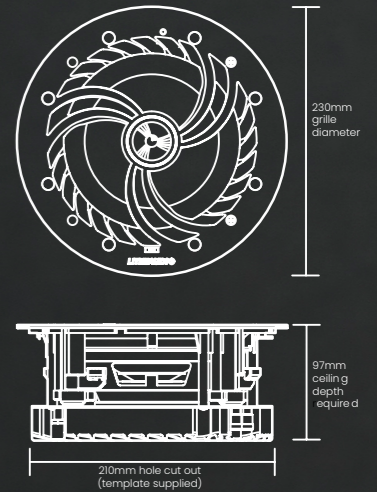

WiFi MULTI-ROOM CEILING SPEAKER

SPECIFICATIONS / FEATURES

LITHEAUDIO WiFi CONNECTIONS DIAGRAM

DIMENSIONS

Features

- Multi-Room Audio**
Seamlessly stream high quality audio from your phone
- All-In-One System**
Amplifier & comprehensive connectivity options all built-in, just add power from your lighting circuit or simply plug in to socket
- Stream Via AirPlay 2, Chromecast or Bluetooth**
Stream music directly from your Smart Phone / Tablet using Bluetooth or control multiple rooms at the same time with AirPlay 2 and Chromecast.
- Amplifier Built-In**
Powerful 60W RMS Class D amplifier
- RCA Input**
Hardwire a turntable, PC or your old iPod
- Lite Audio App**
Rename, zone and adjust speakers in our intuitive app on Android and IOS
- High Quality Audio**
Delivering superb sound quality with pin sharp clarity

Speaker Spec

- Sound Quality THD+N<0.009%, 65Hz-20kHz (+/- 3dB)
- RMS Power: 60W RMS
- Impedance: 8 Ohms nominal
- Sensitivity (1W/1m): 90dB
- Digital Class D Amplifier
- Audio Sample Rate: 8KHz
- Woofer: 6.5" Woven Glass Fibre cone / Polypropylene Cone (IP44)
- Tweeter: 0.75" Titanium Cone
- Transformer Output Supply: DC24V / 2.5A
- IP rating: IP44 (Bathroom models only)
- Operating Temperature 0° to 40° C (32° to 104° F)
- Storage Temperature -20° to 70° C (4° to 158° F)