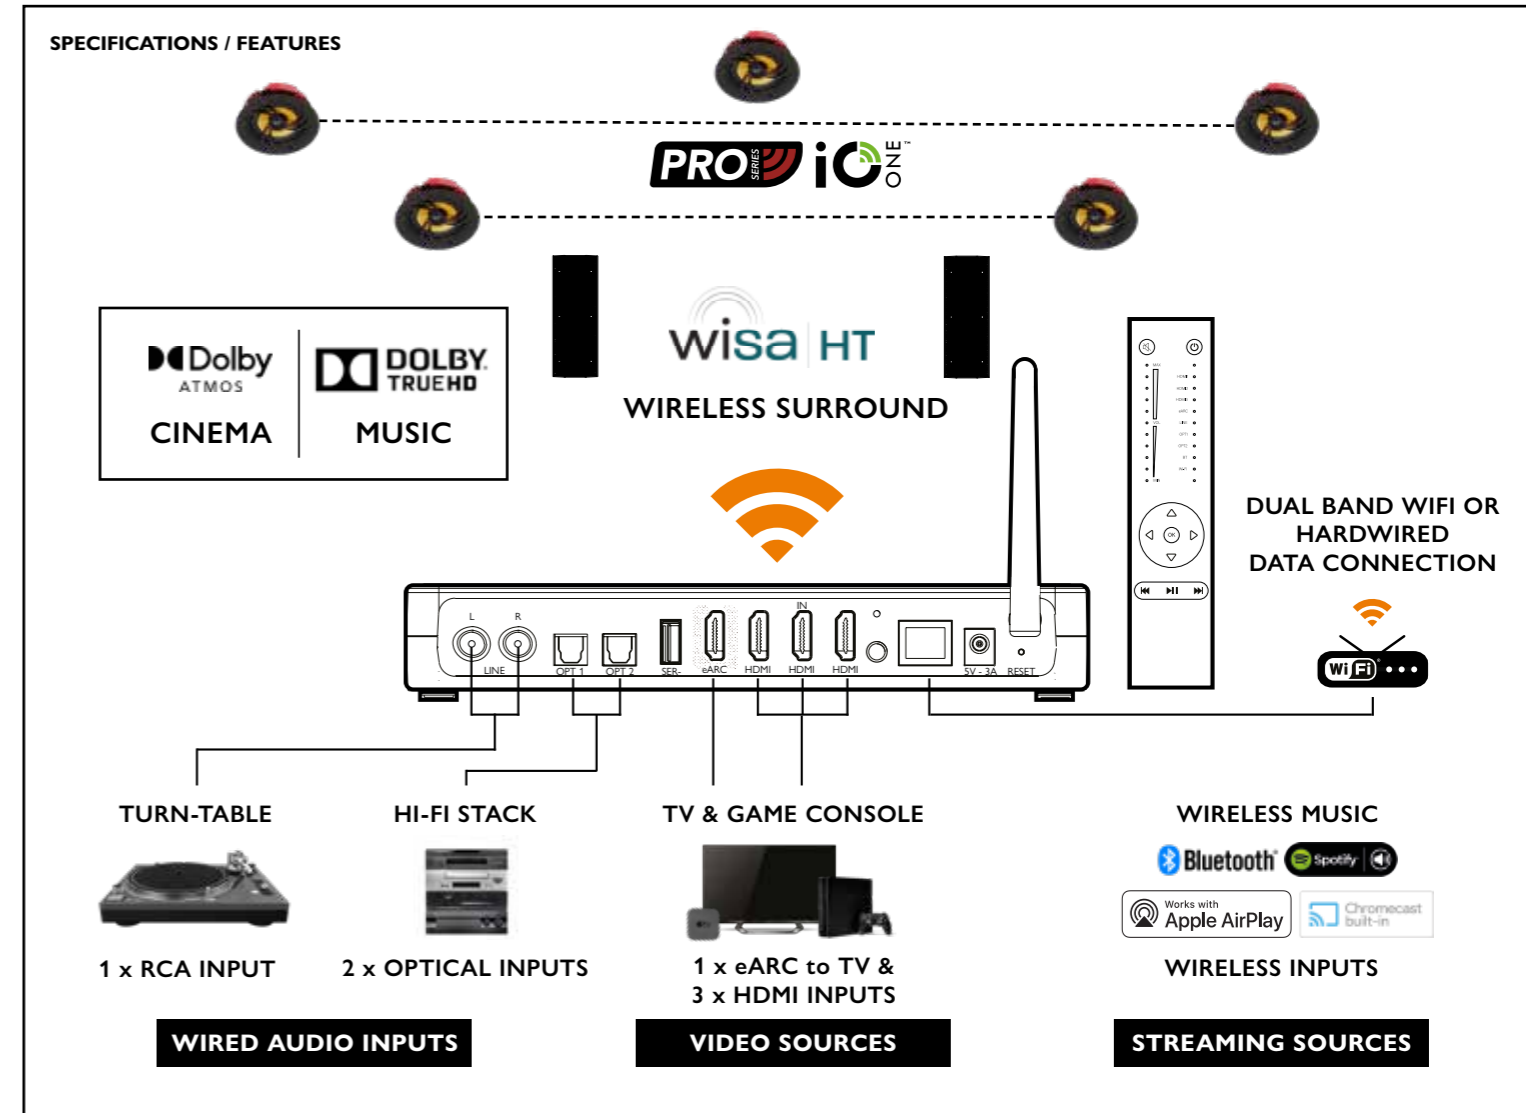

SPECIFICATIONS / FEATURES

Features

Multiple Streaming Services

Connect wirelessly to the hub and stream music via AirPlay, Chromecast, Bluetooth and Spotify Connect

Cables Not Required

Use the hub as a Wireless Digital AVR and connect speakers wirelessly via WISA for less low latency playback without the need to run cables to speakers or racks

App Control

Set up the speakers using Lithe Audio Room Correction App to make your speakers sound great

Remote Control

Aluminium remote control to select sources, change volume, skip, pause / play functions

Dolby Atmos

Wireless Dolby Atmos via WISA connectivity

WISA Technology

Wireless cinema without cables. no Latency and interoperal with any WISA HT certified speakers

On Screen Display for System Setup

Convenient and easy setup of system through TV menu

Sound Formats

Dolby Digital

Dolby Digital+ / Dolby TrueHD

Dolby Atmos and Dolby Atmos Virtual

Supports 2.0 / 2.1 / 3.0 / 3.1 / 5.1 / 7.1 / 5.1.2

Audio Sample Rate: 8Khz

PCM Multi-Channel, PCM 8 Output Channels

WISA: 24-bit / 48KHz or 24-bit / 96KHz

Coax / Digital Input up to 24-bit / 192KHz

Power Supply dc 110 - 240V 50 / 60Hz

Multiple speakers per one channel - Up to 24

Studio grade synchronisation < 1 sample drift

Connectivity

WISA, Wireless Audio Latency 2.6ms

Hub to speaker distance 20m

WiFi Dual Band 2.4GHz / 5GHz

AirPlay 2

Google Chromecast

Bluetooth 5.0

Spotify Connect

DNLA

Connect up to 30 channels without any loss of quality

3x HDMI

2x Optical

1x RCA Phono

1x LAN

Outputs: HDMI ARC/eARC

SKU Code

06531 Lithe Audio WISA Cinema Hub

What's in the box

- Cinema Hub
- Antenna
- Remote Control
- Power Supply (with EU / US / UK Plug)

STREAMING AUDIO

Works with Apple AirPlay, Chromecast built-in, Bluetooth 5.0

VIDEO INPUTS

wisa HT, Dolby ATMOS, x3 HDMI, eARC

WIRED AUDIO

DOLBY TRUEHD, LINE-IN, x2 Optical, Ethernet