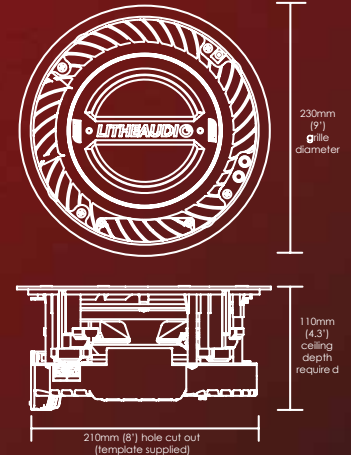

## SPECIFICATIONS / FEATURES

**POWER VIA:**

- PoE 70W
- LIGHTING CIRCUIT
- PLUG

**CONNECT SECOND SPEAKER VIA SPEAKER CABLE**

**CONNECT UP TO 30 WI-FI SPEAKERS FOR MULTI ROOM OR PARTY MODE**

**WORKS WITH IOS, ANDROID & WINDOWS**

**WORKS WITH VOICE CONTROL**

**CONNECTS WITH Control4**

**WORKS WITH APPLE AIRPLAY** **CHROMECAST BUILT-IN** **BLUETOOTH**

**WISA**

AR

OPEN YOUR PHONE CAMERA & SCAN THE QR CODE FOR AUGMENTED REALITY

iOS 13+, iPADOS 13+ or Android with ARCore 1.9+ required

## Dimensions

Speaker Grille: 230mm  
Depth with PoE addon: 140mm