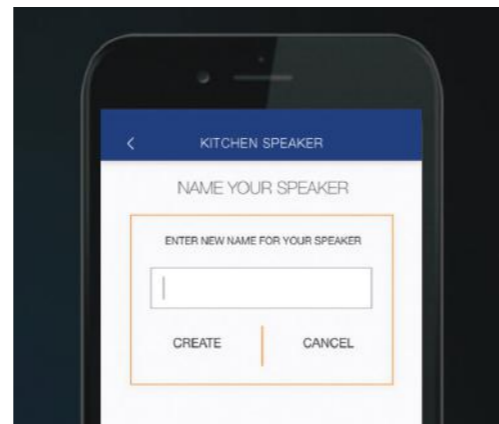

SPECIFICATIONS / FEATURES

Features

- **Full Room Connectivity**
  Latest Bluetooth 5.0 technology built-in
- **All-In-One Solution**
  Amplifier & Bluetooth built-in, so all you need is power
- **Designed for smaller rooms and hospitality**
  Perfect for Bathrooms, bedrooms, hotels and holiday
- **Amplifier Built-In**
  Powerful 25W RMS Class D Amplifier
- **Volume Cap 50%**
  Control your audio with the volume capping feature
- **Rename Speaker**
  Use the Lithe setup app to configure your speakers
- **Pin Change**
  Password Protected
- **IP44 Rated for Bathrooms**
  Water-resistant, making them ideal for bathrooms
- **High-Quality Audio**
  Delivering superb sound quality with pin sharp clarity
- **Connect to TV**
  3.5mm Jack Input
- **Easy Installation**
  Connect to plug socket or existing lighting circuit
- **Frameless Protective Metal Grille**
  Magnetically attached to the speaker

Master Speaker Spec

- 4" Inch PP Woofer Cone
- 0.75 Inch Silk Tweeter
- RMS Power: 25W RMS
- Sound Quality: 70Hz-20kHz
- Impedance: 8 Ohms
- Sound Quality: THD+N 0.009%, 70Hz - 20kHz
- Sensitivity (1W/1M): 88dB
- Audio Sample Rate: 48KHz
- Bluetooth 5.0
- 3.5mm Line-In
- 50% Volume Capping Switch
- Stereo / Mono Switch
- USB For Firmware Updates
- Power Input Supply : 100 - 240V~ 50/60Hz
- Transformer Output Supply : DC24V / 2.5A
- Operating Temperature: 0° to 40°C
- Storage Temperature: -20° to 70°C
- IP44 Rated as standard
- Dimensions: (H X W) 186 X 83mm (7.3 x 3.3 inch)
- Hole cut out: 165mm diameter
- Weight 1.0kg (2.2 lbs)

SKU Codes

- 03250 4" Master Bluetooth Ceiling Speaker
- 03255 4" Passive Ceiling Speaker
- 03260 4" Bluetooth & Passive Ceiling Speaker Bundle (Pair kit inc 5M speaker cable)

OPEN YOUR PHONE CAMERA & SCAN THE QR CODE FOR AUGMENTED REALITY

SUITABLE FOR BATHROOMS
Water resistant as standard

VOLUME CAPPING
For areas you want to ensure volume is not turned up

PASSWORD PROTECTED
Ensure your neighbours cannot connect to your speaker

RENAME EACH SPEAKER
Give each speaker an intuitive name to make identifying the speaker

AMPLIFIER BUILT IN
Just add power. Everything else you need is built in.

PERFECT FOR

- Bathrooms
- Bedrooms
- Garden rooms
- Home office
- Hotel rooms
- Holiday lodges

Connectivity

- Works with any Bluetooth device
- Wireless Range: Up to 30 metres (Bluetooth V5.0 devices)
- Works with Ok Google
- Works with Alexa
- Line in (AUX input)
- Output for additional Passive Speaker
- Bluetooth Setup App for Android and IOS
- Lithe Sub (via Alexa)

What's in the box

- 4" Bluetooth Ceiling Speaker
- Power Supply
- Cutting Template
- Instruction Manual
- Pair kit also includes:
- 4" Passive Ceiling Speaker
- 5m Speaker Cable