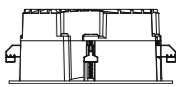

AMPLIFIER BUILT IN
Just add power. Everything else you need is built in.

PERFECT FOR

- Bathrooms
- Bedrooms
- Garden rooms
- Home office
- Hotel rooms
- Holiday lodges

Connectivity

- Works with any Bluetooth device
- Wireless Range: Up to 30 metres (Bluetooth V5.0 devices)
- Works with Ok Google
- Works with Alexa
- Line in (AUX input)
- Output for additional Passive Speaker
- Bluetooth Setup App for Android and IOS
- Lithe Sub (via Alexa)

What's in the box

- 4" Bluetooth Ceiling Speaker
- Power Supply
- Cutting Template
- Instruction Manual
- Pair kit also includes:
- 4" Passive Ceiling Speaker
- 5m Speaker Cable