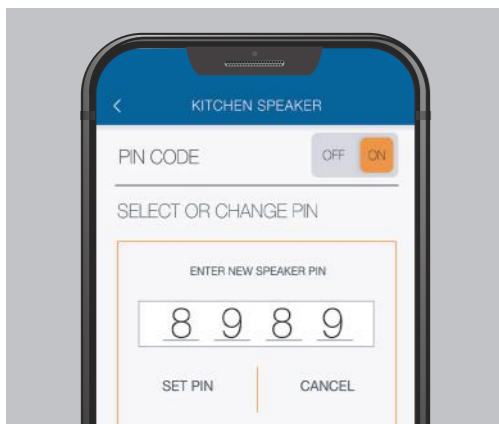

SPECIFICATIONS / FEATURES

Features

- **Full Room Connectivity**
  Latest Bluetooth 5.0 technology built-in
- **All-In-One Solution**
  Amplifier & Bluetooth built-in, so all you need is power
- **Designed for smaller rooms and hospitality**
  Perfect for Bathrooms, bedrooms, hotels and holiday
- **Amplifier Built-In**
  Powerful 25W RMS Class D Amplifier
- **Volume Cap 50%**
  Control your audio with the volume capping feature
- **Rename Speaker**
  Use the Lithe setup app to configure your speakers
- **Pin Change**
  Password Protected
- **IP44 Rated for Bathrooms**
  Water-resistant, making them ideal for bathrooms
- **High-Quality Audio**
  Delivering superb sound quality with pin sharp clarity
- **Connect to TV**
  3.5mm Jack Input
- **Easy Installation**
  Connect to plug socket or existing lighting circuit
- **Frameless Protective Metal Grille**
  Magnetically attached to the speaker

Master Speaker Spec

- 4" Inch PP Woofer Cone
- 0.75 Inch Silk Tweeter
- RMS Power: 25W RMS
- Sound Quality: 70Hz-20kHz
- Impedance: 8 Ohms
- Sound Quality: THD+N 0.009%, 70Hz - 20kHz
- Sensitivity (1W/1M): 88dB
- Audio Sample Rate: 48KHz
- Bluetooth 5.0
- 3.5mm Line-In
- 50% Volume Capping Switch
- Stereo / Mono Switch
- USB For Firmware Updates
- Power Input Supply : 100 - 240V~ 50/60Hz
- Transformer Output Supply : DC24V / 2.5A
- Operating Temperature: 0° to 40°C
- Storage Temperature: -20° to 70°C
- IP44 Rated as standard
- Dimensions: (H X W) 186 X 83mm (7.3 x 3.3 inch)
- Hole cut out: 165mm diameter
- Weight 1.0kg (2.2 lbs)

SKU Codes

- 03250 4" Master Bluetooth Ceiling Speaker
- 03255 4" Passive Ceiling Speaker
- 03260 4" Bluetooth & Passive Ceiling Speaker Bundle (Pair kit inc 5M speaker cable)

OPEN YOUR PHONE CAMERA & SCAN THE QR CODE FOR AUGMENTED REALITY

SUITABLE FOR BATHROOMS
Water resistant as standard

VOLUME CAPPING
For areas you want to ensure volume is not turned up

PASSWORD PROTECTED
Ensure your neighbours cannot connect to your speaker

RENAME EACH SPEAKER
Give each speaker an intuitive name to make identifying the speaker

AMPLIFIER BUILT IN
Just add power. Everything else you need is built in.

PERFECT FOR

- Bathrooms
- Bedrooms
- Garden rooms
- Home office
- Hotel rooms
- Holiday lodges

Connectivity

- Works with any Bluetooth device
- Wireless Range: Up to 30 metres (Bluetooth V5.0 devices)
- Works with Ok Google
- Works with Alexa
- Line in (AUX input)
- Output for additional Passive Speaker
- Bluetooth Setup App for Android and IOS
- Lithe Sub (via Alexa)

What's in the box

- 4" Bluetooth Ceiling Speaker
- Power Supply
- Cutting Template
- Instruction Manual
- Pair kit also includes:
- 4" Passive Ceiling Speaker
- 5m Speaker Cable