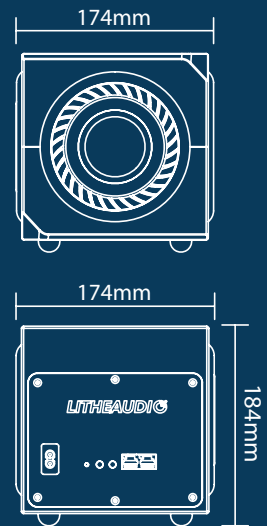

DIMENSIONS

OPEN YOUR PHONE CAMERA & SCAN THE QR CODE FOR AUGMENTED REALITY

Features

Plug And Play

Quick and easy setup, plug in and sync to home Wi-Fi network and group Lithe or other brand speakers and play.

Wireless Connectivity

Position the micro sub in the corner of a room or behind the sofa or under the bed. Being wireless you can setup anywhere without the restrictions of speaker cable.

Works With Any Googlecast Speaker

Group with any brand of speaker which has Googlecast to create a multi-brand multi-room audio setup.

Ethernet Hardwired Connection

Data in and Data out for streamlined cable management and a rock solid data connection.

App Based DSP

Full control over the crossover frequency, phase, volume, gain, low pass filter, high pass filter and speaker profile presets for fast easy setup.

High Quality Audio

Blends high power with 1x active and 2x radiator 4" drivers to fill the room with with detailed and immersive bass with ease.

Speaker Spec

Sound quality THD+N<0.009%

Frequency response: 40Hz-200Hz @ -10dB

RMS power: 50W RMS @ 4 Ohm load

Sensitivity (1W/1m): 90dB

Type: Class D (Digital)

Audio compression: 192Khz/24bits

Integrated DSP /EQ

Woofer: 4" Polypropylene driver
4" Passive radiator x 2

Music Access

Wi-Fi (2.4 Ghz & 5 Ghz)

Chromecast Built-In

Works with OK Google

Ethernet Connection In / Out

Connectivity

Access digital music storage using NAS drive (Networked Hard Drive).

Google certified

DLNA/uPnP connections

Wi-Fi certified 2.4Ghz / 5Ghz (802.11a/b/g/n/ac)

SDDP

SKU Codes

01675 - UK Plug

01675EU - EU Plug

01675US - US Plug

01675AU - AU Plug

What's in the box

Lithe Audio Wireless Micro Sub Woofer

Power cord

Instruction manual

Perfect for

Adding bass to your Lithe Wi-fi and Pro Series

Hiding in your kitchen, dining area or bedrooms

litheaudio.com/subwoofer

Visit our website or open you phone's camera and scan the QR code to visit our product page

LITHEAUDIO