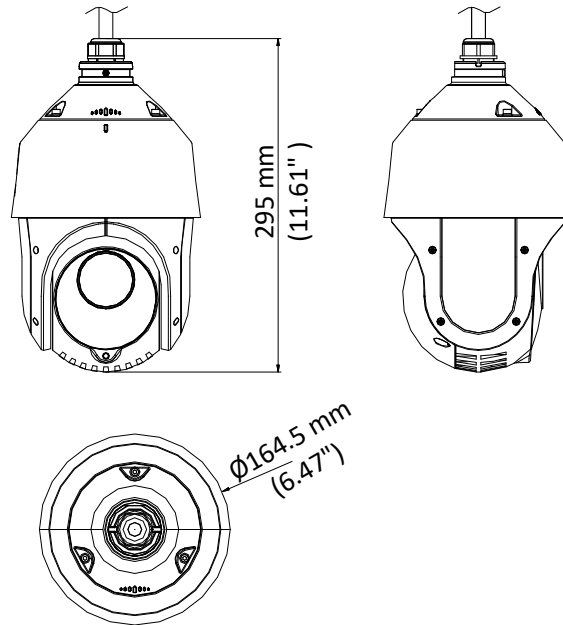

The embedded CMOS chip makes DWDR, and real-time 1920 × 1080 resolution possible. With the help of the 15× optical zoom, and IR cut filter, the camera offers more details over an expansive area.

- 1/2.8" HD progressive scan CMOS
- 1920 × 1080 resolution
- 15× optical zoom
- DWDR (Digital Wide Dynamic Range)
- Up to 100 m IR distance
- 3D intelligent positioning
- Switchable Turbo HD and CVBS outputs

<b>Infrared</b>	
IR Distance	Up to 100 m
IR Intensity	Automatically adjusted depending on the zoom ratio
<b>Input/Output</b>	
Video Output	1 turbo 1080p output/1 CVBS output, (NTSC or PAL composite, BNC)
RS-485 Interface	Half-duplex mode Self-adaptive HIKVISION, Pelco-P, Pelco-D protocol
UTC function	UTC protocol (or HIKVISION-C protocol in previous DVR)
<b>General</b>	
Menu Language	English
Power	12 VDC Max.20 W (IR:7 W)
Working Temperature	-30° C to 65° C (-22° F to 149° F)
Working Humidity	90% or less
Protection Level	IP66 standard (outdoor dome) TVS 4,000 V lightning protection, surge protection and voltage transient protection
Mounting	Various mounting modes optional
Dimension	Ø 164.5 mm × 295 mm (Ø 6.47" × 11.61")
Weight (approx.)	2Kg (4.41lb.)

## Dimensions